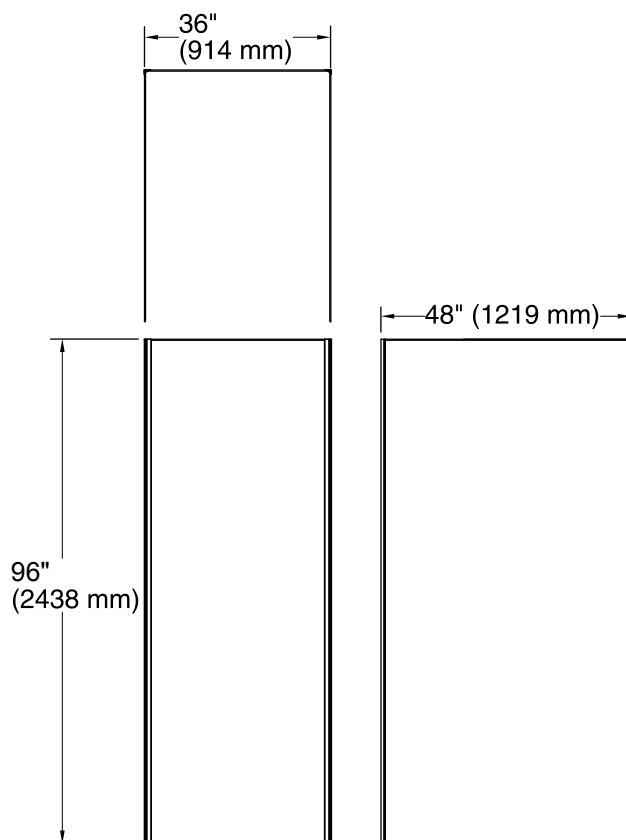

Features

- Includes 48"x96" wall panel, (2) 36"x96" wall panels, and (2) color-matched corner joints.

Material

- Walls made from Serica™ composite material.
- Durable, non-porous, 0.2" thick compression-molded walls that are easy to clean and resist chipping and cracking.

Installation

- Trimmable to customize size and installation.

Recommended Accessories

- K-97621 7" Floating Shelf
- K-97622 14" Floating Shelf
- K-97623 21" Floating Shelf
- K-97624 Shower Hook
- K-97625 24" Shower Barre
- K-97626 36" Shower Barre
- K-97627 40" Shower Barre
- K-97628 54" Shower Barre
- K-97629 Teak Barre Shelf
- K-97630 9" Shower Locker
- K-97631 14" Shower Locker
- K-97632 Freestanding Shower Stool

Components

Product includes:

- K-97603 48"x96" Wall Panel
- K-97601 36"x96" Wall Panel
- K-97601 36"x96" Wall Panel
- K-97635 96" Corner Joint

Codes/Standards

- ASTM E162
- ASTM E662
- Greenguard UL 2818 - Gold

Technical Information

All product dimensions are nominal.
Installation: 3-Wall Alcove

Notes

Measure your actual product for rough-in details.

Install this product according to the installation instructions.