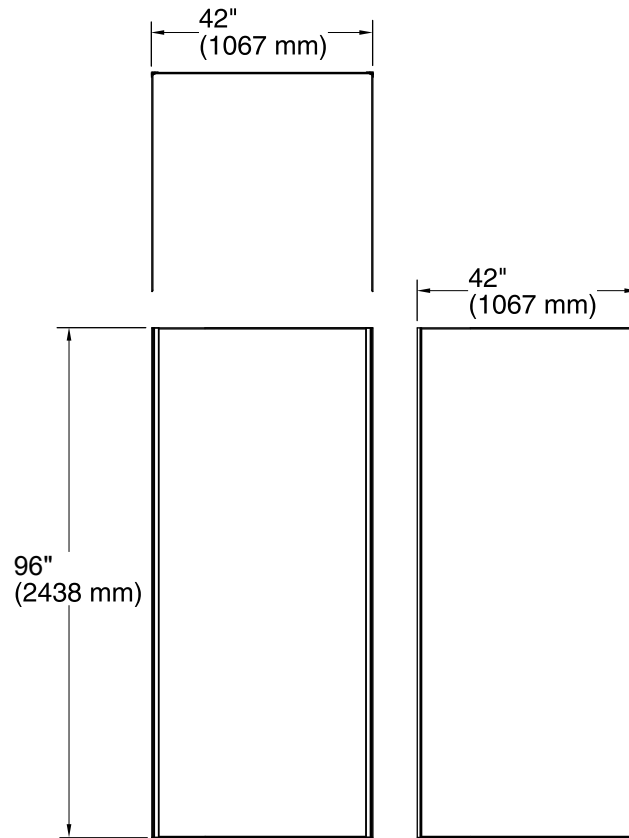

Features

- Includes (3) 42"x96" walls panels and (2) color-matched corner joints.

Material

- Durable, non-porous, 0.2" thick compression-molded walls that are easy to clean and resist chipping and cracking.
- Walls made from Serica™ composite material.

Installation

- Trimmable to customize size and installation.

Recommended Accessories

- K-97621 7" Floating Shelf
- K-97622 14" Floating Shelf
- K-97623 21" Floating Shelf
- K-97624 Shower Hook
- K-97625 24" Shower Barre
- K-97626 36" Shower Barre
- K-97627 40" Shower Barre
- K-97628 54" Shower Barre
- K-97629 Teak Barre Shelf
- K-97630 9" Shower Locker
- K-97631 14" Shower Locker
- K-97632 Freestanding Shower Stool

Components

Product includes:

- K-97602 42"x96" Wall Panel
- K-97602 42"x96" Wall Panel
- K-97602 42"x96" Wall Panel
- K-97635 96" Corner Joint

Codes/Standards

- ASTM E162
- ASTM E662
- Greenguard UL 2818 - Gold

Technical Information

All product dimensions are nominal.

Installation: 3-Wall Alcove

Notes

Measure your actual product for rough-in details.

Install this product according to the installation instructions.