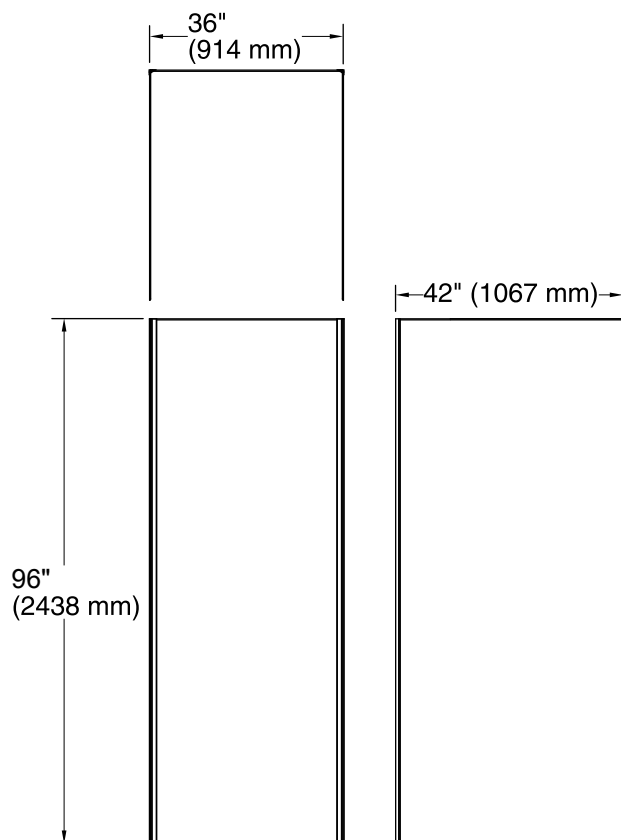

Features

- Includes 42"x96" wall panels, (2) 36"x96" wall panel, and (2) color-matched corner joints.

Material

- Durable, non-porous, 0.2" thick compression-molded walls that are easy to clean and resist chipping and cracking.
- Walls made from Serica™ composite material.

Installation

- Trimable to customize size and installation.

Recommended Accessories

- K-97621 7" Floating Shelf
- K-97622 14" Floating Shelf
- K-97623 21" Floating Shelf
- K-97624 Shower Hook
- K-97625 24" Shower Barre
- K-97626 36" Shower Barre
- K-97627 40" Shower Barre
- K-97628 54" Shower Barre
- K-97629 Teak Barre Shelf
- K-97630 9" Shower Locker
- K-97631 14" Shower Locker
- K-97632 Freestanding Shower Stool

Components

Product includes:

- K-97602 42"x96" Wall Panel
- K-97601 36"x96" Wall Panel
- K-97601 36"x96" Wall Panel
- K-97635 96" Corner Joint

Codes/Standards

- ASTM E162
- ASTM E662
- Greenguard UL 2818 - Gold

Technical Information

All product dimensions are nominal.

Installation: 3-Wall Alcove

Notes

Measure your actual product for rough-in details.

Install this product according to the installation instructions.