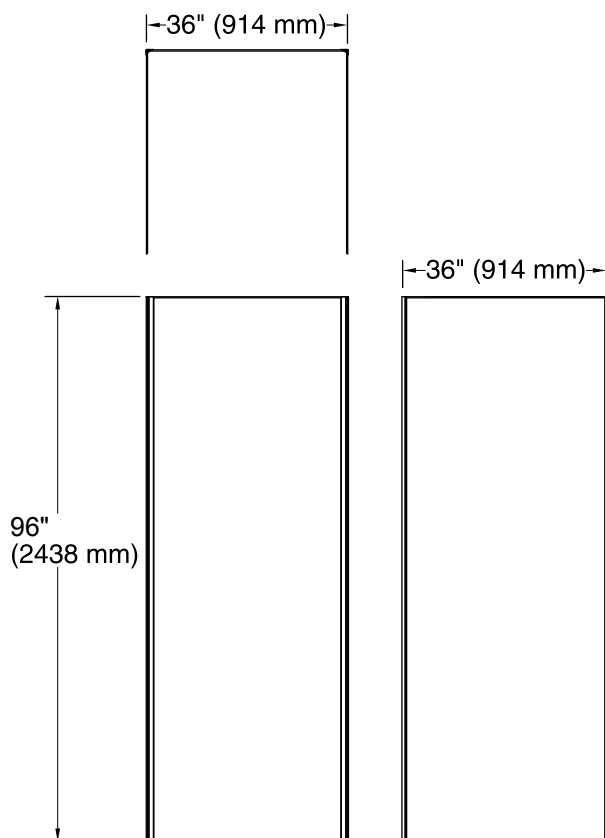

Features

- Includes (3) 36"x96" walls panels and (2) color-matched corner joints.

Material

- Durable, non-porous, 0.2" thick compression-molded walls that are easy to clean and resist chipping and cracking.
- Walls made from Serica™ composite material.

Installation

- Trimmable to customize size and installation.

Recommended Accessories

- K-97621 7" Floating Shelf
- K-97622 14" Floating Shelf
- K-97623 21" Floating Shelf
- K-97624 Shower Hook
- K-97625 24" Shower Barre
- K-97626 36" Shower Barre
- K-97627 40" Shower Barre
- K-97628 54" Shower Barre
- K-97629 Teak Barre Shelf
- K-97630 9" Shower Locker
- K-97631 14" Shower Locker
- K-97632 Freestanding Shower Stool

Components

Product includes:

- K-97601 36"x96" Wall Panel
- K-97601 36"x96" Wall Panel
- K-97601 36"x96" Wall Panel
- K-97635 96" Corner Joint

Codes/Standards

- ASTM E162
- ASTM E662
- Greenguard UL 2818 - Gold

Technical Information

All product dimensions are nominal.

Installation: 3-Wall Alcove

Notes

Measure your actual product for rough-in details.

Install this product according to the installation instructions.