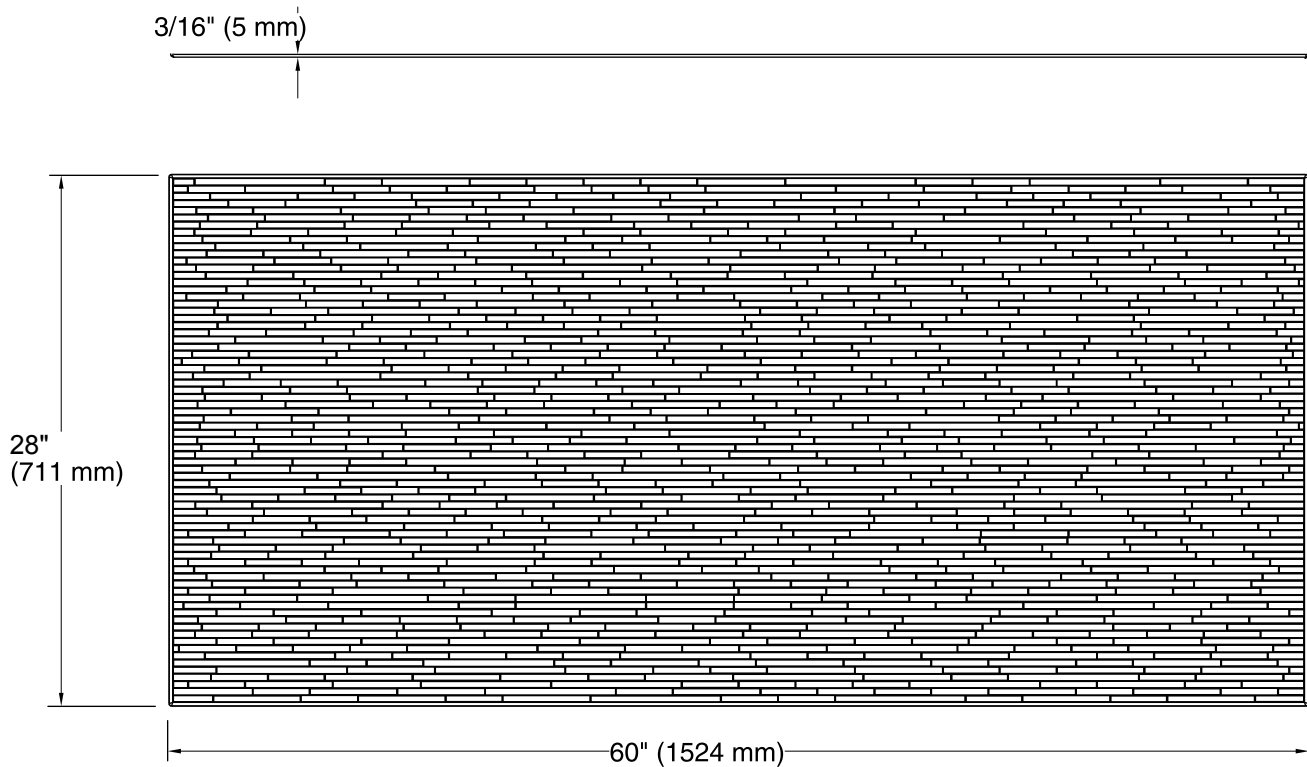

Technical Information

All product dimensions are nominal.

Installation: Individual Wall

Notes

Measure your actual product for rough-in details.

Install this product according to the installation instructions.

Use non-solvent based construction adhesive. For installation over tile, use 100% silicone sealant.

Corner joints (optional) allow for 3/8" (10 mm) adjustment for out-of-plumb conditions or uneven cuts.

If installing accessories, install 2x4 backing for handrails, shelves, and shower hooks and 2x10 backing for the flip down seat.