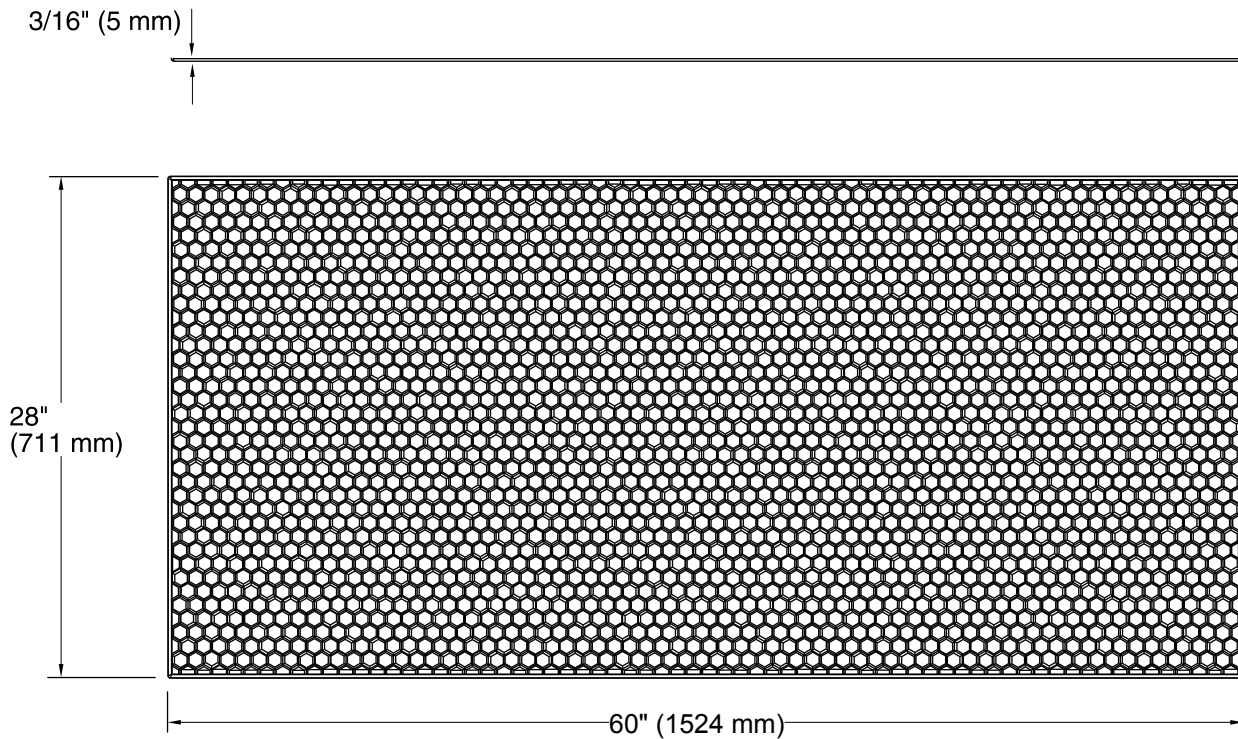

Choreograph™

28"x60" Accent Panel
K-97610-T03

Features

- Designed to provide design flexibility when paired with full walls.
- Hex pattern texture.

Material

- Made from Serica™ composite material.
- Durable, non-porous, 0.2" thick compression-molded walls that are easy to clean and resist chipping and cracking.

Color	Code	Description
	0	White
	96	Biscuit
	47	Almond
	NY	Dune
	95	Ice™ Grey
	G9	Sandbar

Technical Information

All product dimensions are nominal.

Installation: Individual Wall

Notes

Measure your actual product for rough-in details.