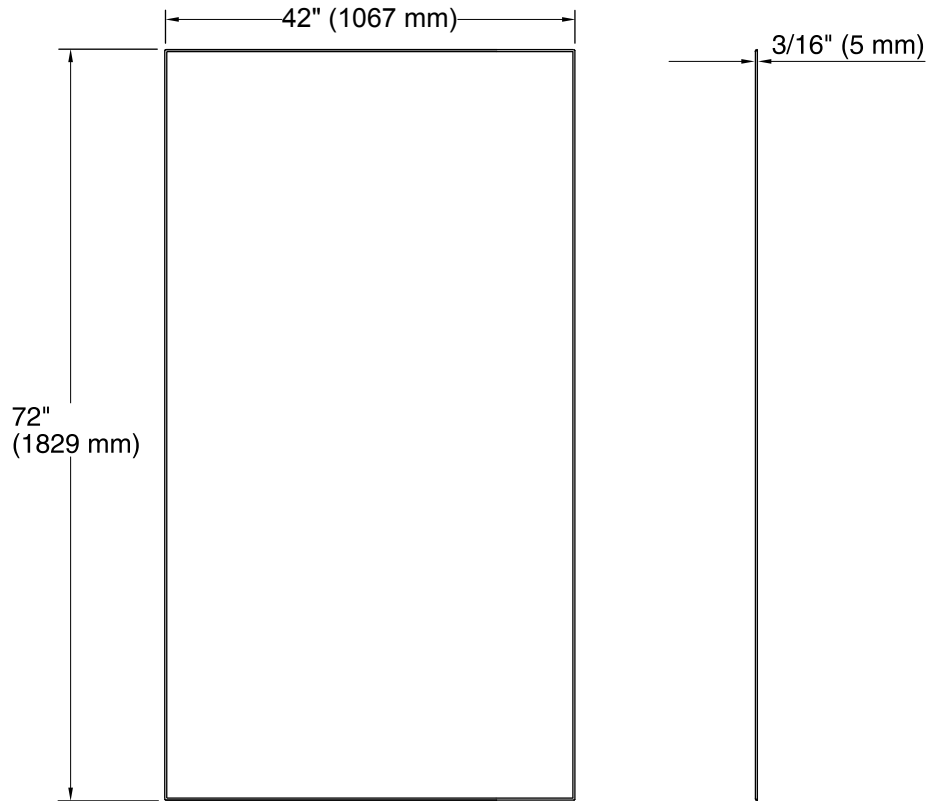

Choreograph™

42"x72" Wall Panel
K-97607

Material

- Made from Serica™ composite material.
- Durable, non-porous, 0.2" thick compression-molded wall that is easy to clean and resists chipping and cracking.

THE BOLD LOOK
OF **KOHLER**®

Technical Information

All product dimensions are nominal.

Installation: Individual Wall

Notes

Measure your actual product for rough-in details.

Install this product according to the installation instructions.