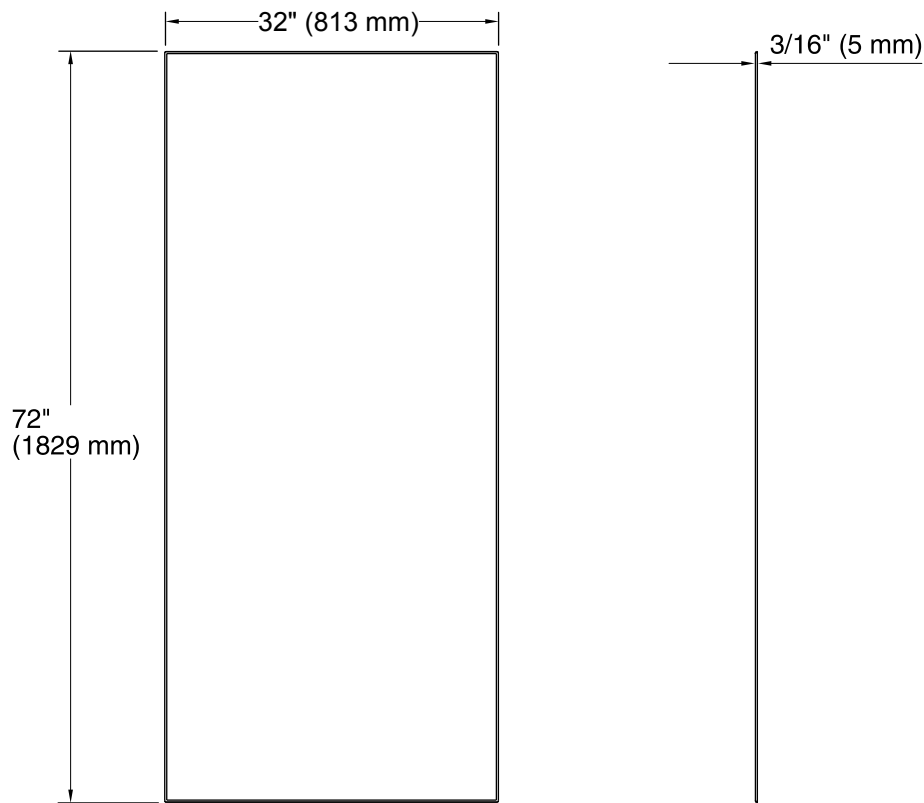

Material

- Made from Serica™ composite material.
- Durable, non-porous, 0.2" thick compression-molded wall that is easy to clean and resists chipping and cracking.

Installation

- Trimmable to customize size and installation.

Recommended Accessories

- K-97621 7" Floating Shelf
- K-97622 14" Floating Shelf
- K-97623 21" Floating Shelf
- K-97624 Shower Hook
- K-97625 24" Shower Barre
- K-97626 36" Shower Barre
- K-97627 40" Shower Barre
- K-97628 54" Shower Barre
- K-97629 Teak Barre Shelf
- K-97630 9" Shower Locker
- K-97631 14" Shower Locker
- K-97632 Freestanding Shower Stool

Technical Information

All product dimensions are nominal.

Installation: Individual Wall

Notes

Measure your actual product for rough-in details.

Install this product according to the installation instructions.