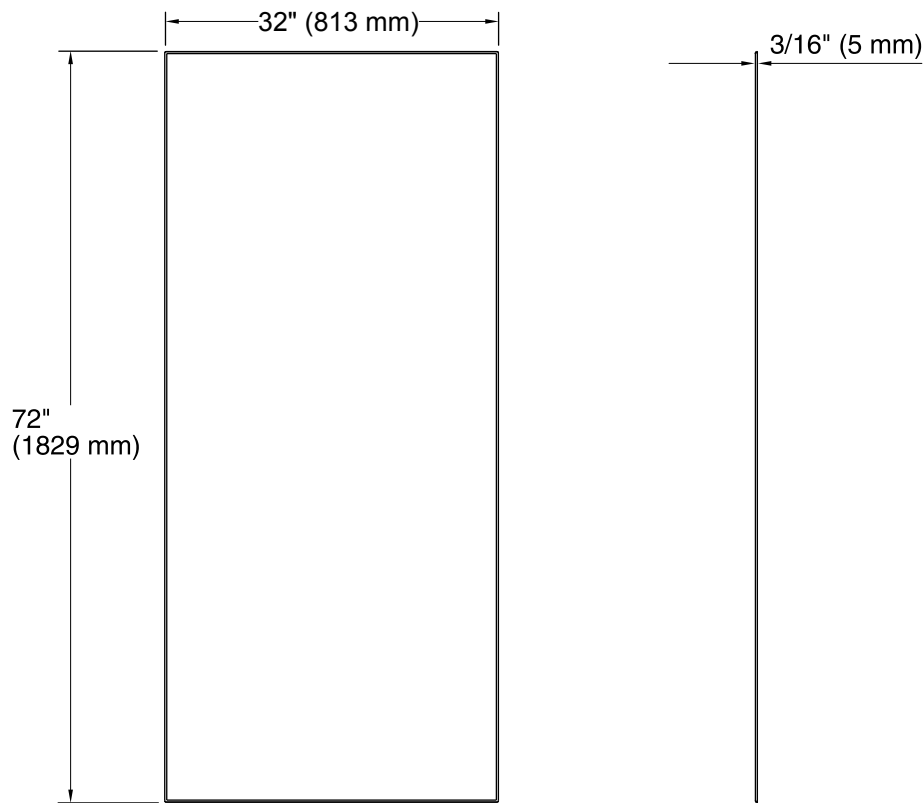

Material

- Made from Serica™ composite material.
- Durable, non-porous, 0.2" thick compression-molded wall that is easy to clean and resists chipping and cracking.

Installation

- Trimmable to customize size and installation.

Technical Information

All product dimensions are nominal.

Installation: Individual Wall

Notes

Measure your actual product for rough-in details.

Install this product according to the installation instructions.