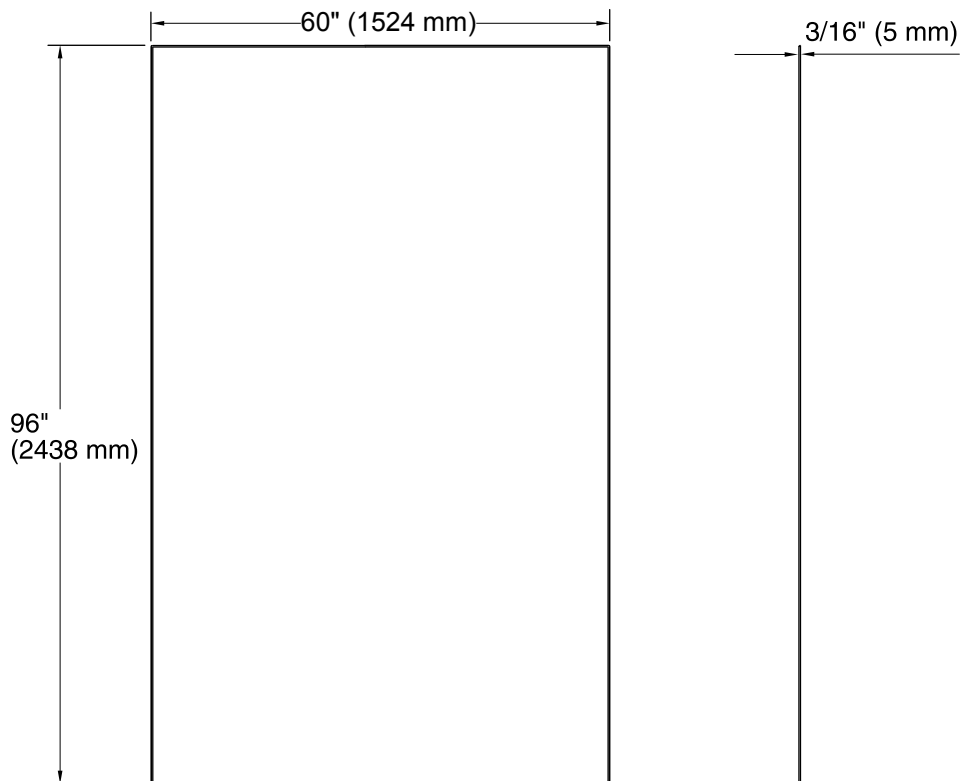

Material

- Made from Serica™ composite material.
- Durable, non-porous, 0.2" thick compression-molded wall that is easy to clean and resists chipping and cracking.

Installation

- Trimmable to customize size and installation.

Color	Code	Description
-------	------	-------------

	0	White
	96	Biscuit
	47	Almond
	NY	Dune
	95	Ice™ Grey
	G9	Sandbar

W07

W08

W09

W10

W11

Technical Information

All product dimensions are nominal.

Installation: Individual Wall

Notes

Install this product according to the installation guide.

Use non-solvent based construction adhesive. For installation over tile, use 100% silicone sealant.