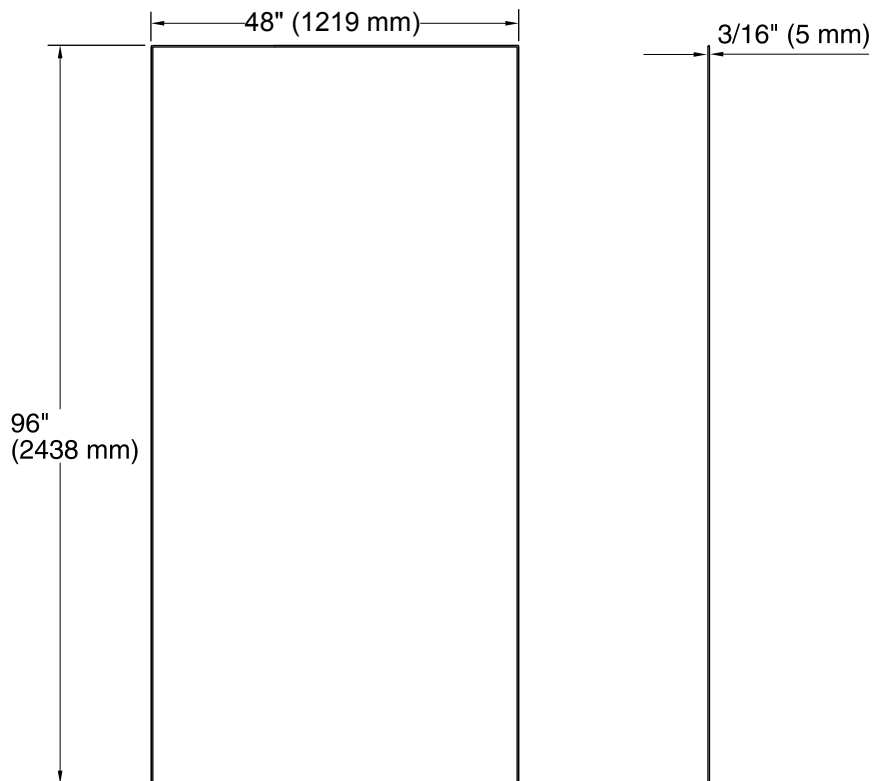

Material

- Made from Serica™ composite material.
- Durable, non-porous, 0.2" thick compression-molded wall that is easy to clean and resists chipping and cracking.

Installation

- Trimmable to customize size and installation.

Technical Information

All product dimensions are nominal.

Installation: Individual Wall

Notes

Measure your actual product for rough-in details.

Install this product according to the installation instructions.