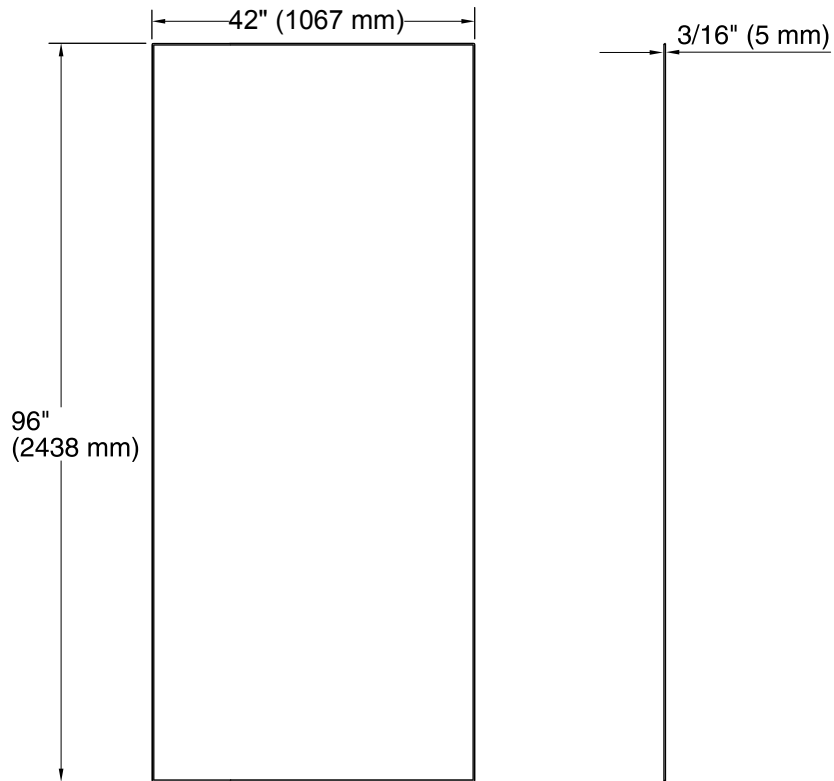

Material

- Made from Serica™ composite material.
- Durable, non-porous, 0.2" thick compression-molded wall that is easy to clean and resists chipping and cracking.

Installation

- Trimmable to customize size and installation.

Recommended Accessories

- K-97621 7" Floating Shelf
- K-97622 14" Floating Shelf
- K-97623 21" Floating Shelf
- K-97624 Shower Hook
- K-97625 24" Shower Barre
- K-97626 36" Shower Barre
- K-97627 40" Shower Barre
- K-97628 54" Shower Barre
- K-97629 Teak Barre Shelf
- K-97630 9" Shower Locker
- K-97631 14" Shower Locker
- K-97632 Freestanding Shower Stool

Technical Information

All product dimensions are nominal.

Installation: Individual Wall

Notes

Measure your actual product for rough-in details.

Install this product according to the installation instructions.