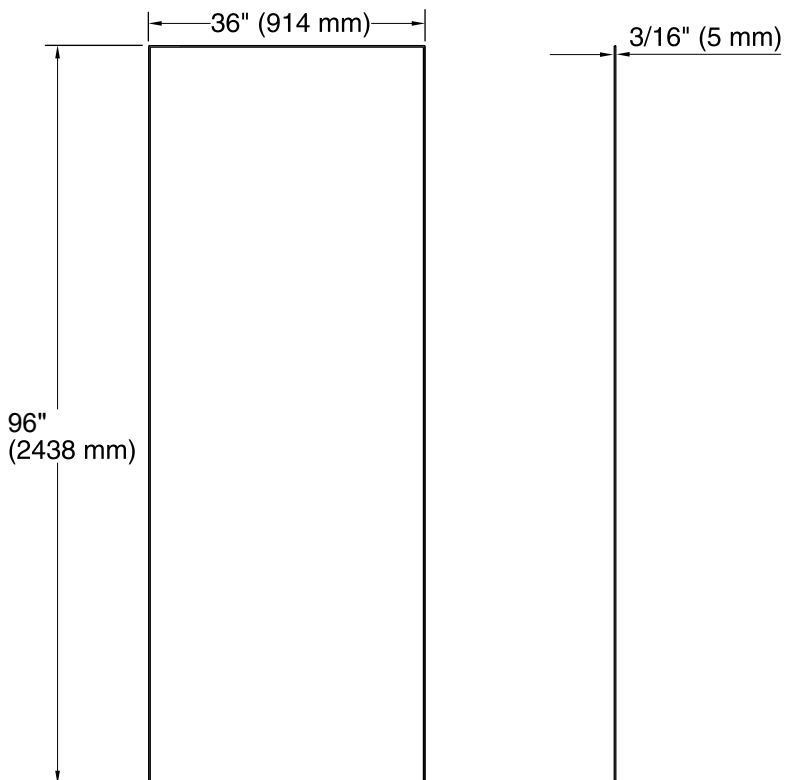

Choreograph™

36"x96" Wall Panel
K-97601-T02

Features

- Cord pattern texture.

Material

- Made from Serica™ composite material.
- Durable, non-porous, 0.2" thick compression-molded wall that is easy to clean and resists chipping and cracking.

Installation

- Trimmable to customize size and installation.

Codes/Standards

ASTM E162
ASTM E662

KOHLER® Limited Warranty – Choreograph™ Walls and Accessories

See website for detailed warranty information.

Available Color/Finishes

Color tiles intended for reference only.

Color	Code	Description
	0	White
	96	Biscuit
	47	Almond
	NY	Dune
	95	Ice™ Grey
	G9	Sandbar

Technical Information

All product dimensions are nominal.

Installation: Individual Wall

Notes

Install this product according to the installation guide.

Use non-solvent based construction adhesive. For installation over tile, use 100% silicone sealant.

Corner joints (optional) allow for 3/8" (10 mm) adjustment for out-of-plumb conditions or uneven cuts.