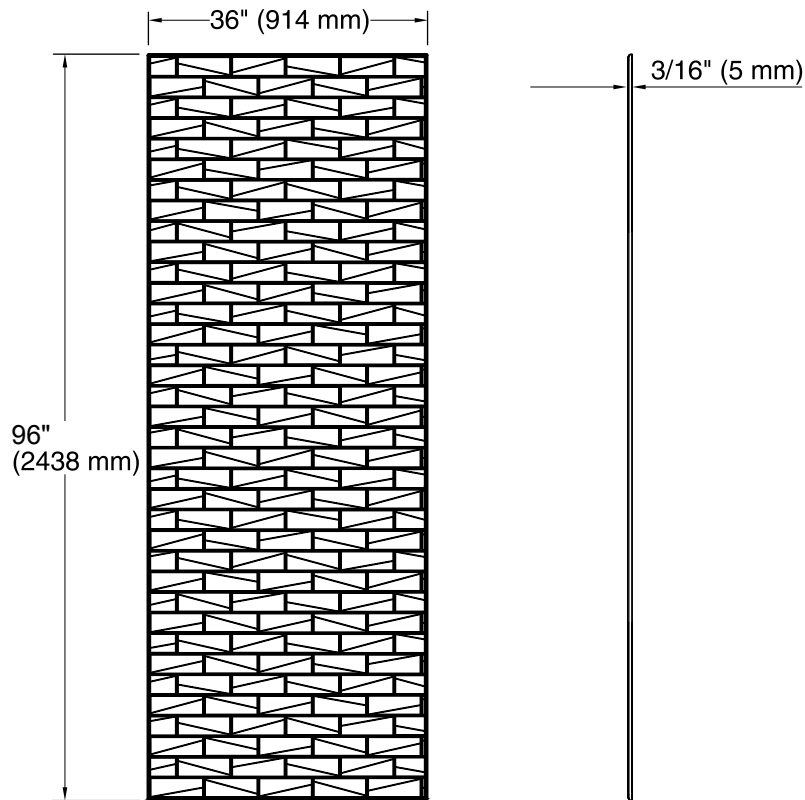

Features

- Brick pattern texture.

Material

- Made from Serica™ composite material.

Installation

- Trimmable to customize size and installation.

Codes/Standards

ASTM E162
ASTM E662
Greenguard UL 2818 - Gold

Technical Information

All product dimensions are nominal.

Installation: Individual Wall

Notes

Measure your actual product for rough-in details.

Install this product according to the installation instructions.