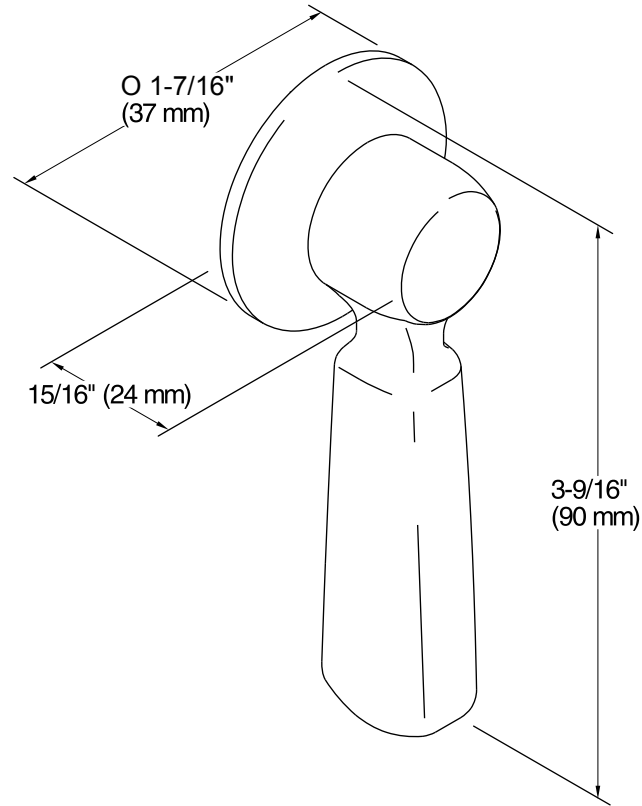

Technical Information

All product dimensions are nominal.

Notes

ADA, OBC, CSA B651 compliant when installed to the specific requirements of these regulations.