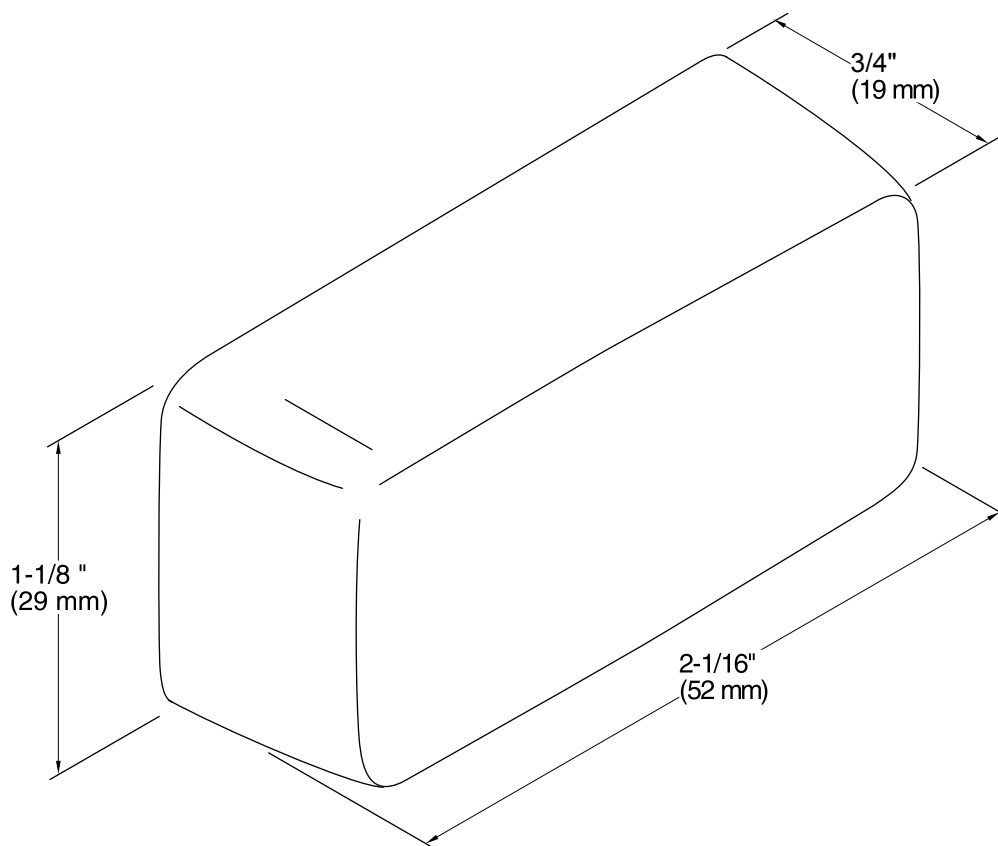

Gabrielle™
Left-hand Trip Lever
K-9464-L

Features

- Left-hand trip lever.
- Premium metal construction for durability.
- KOHLER finishes resist corrosion and tarnish.
- For use with Gabrielle Comfort Height toilets.

Technical Information

All product dimensions are nominal.