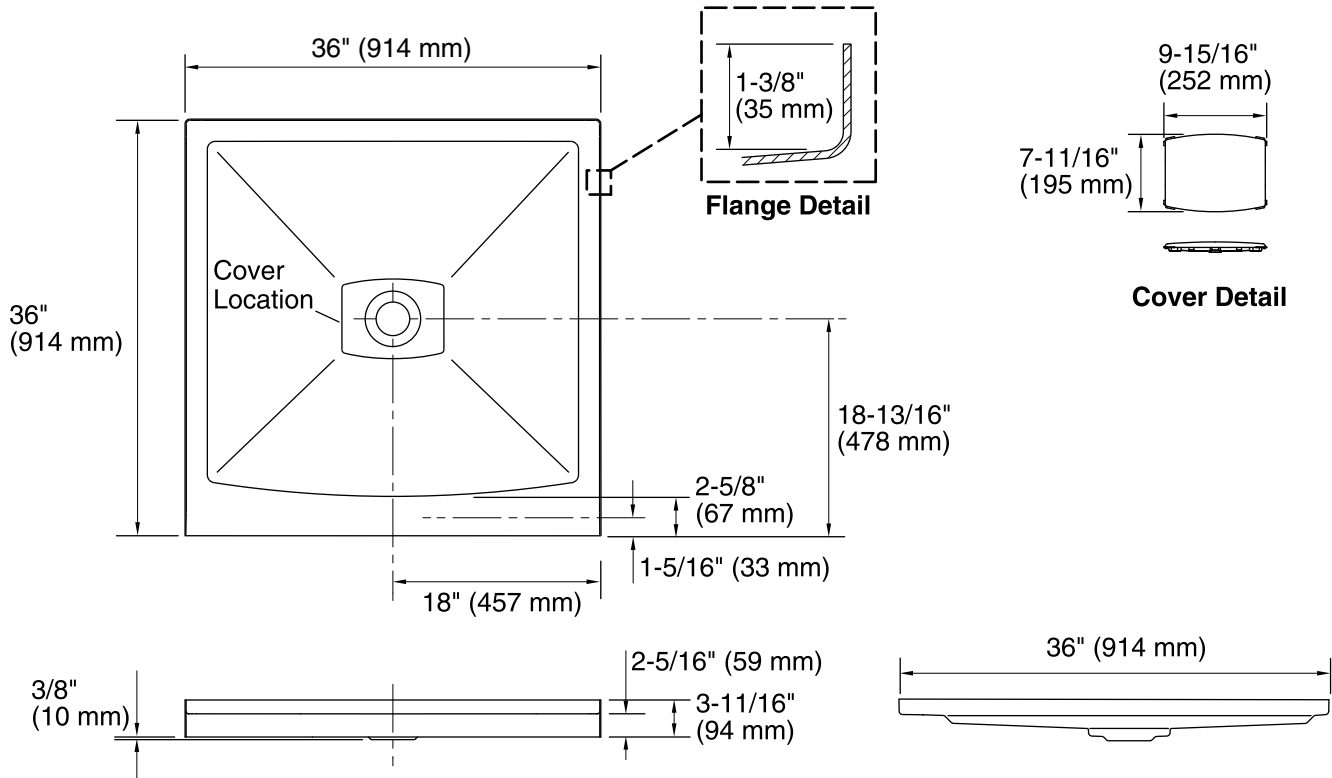

Technical Information

All product dimensions are nominal.

Installation:	Three-wall alcove
Drain location:	Center
Weight:	33 lbs (15 kg)
Minimum floor load:	20 lbs/ft ² (97.6 kg/m ²)

Notes

- Measure your actual product for rough-in details.
- Install this product according to the installation instructions.
- Shimming may be required to level the fixture.
- Shimming may be required between the stud frame and the fixture.
- Stud opening tolerance is + 1/4" (6 mm), - 0" (0 mm).