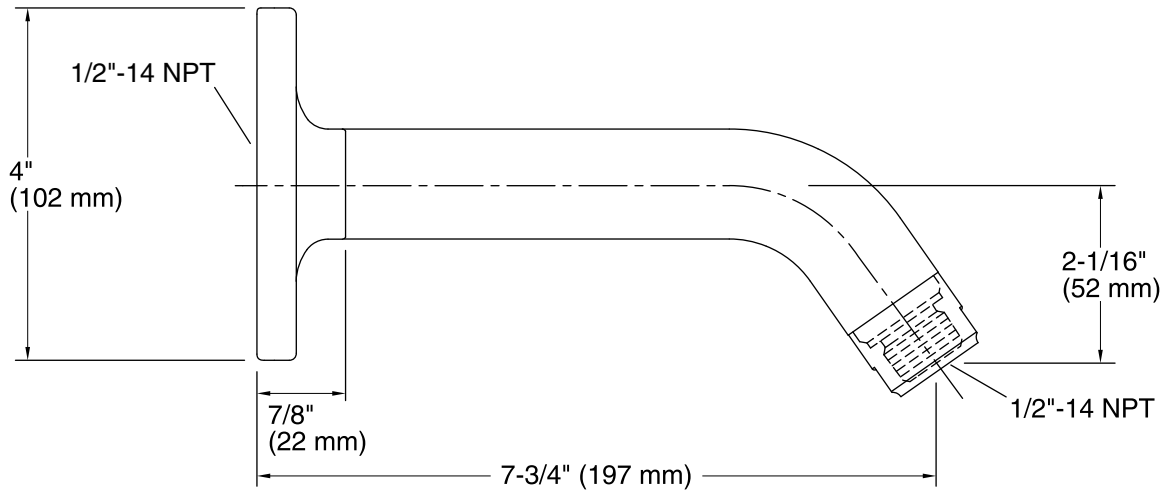

Features

- 1/2" - 14 NPT connection
- Fluid design lines for ease of cleaning.
- For use with KOHLER showerheads (sold separately).

Material

- Metal construction

Codes/Standards

ASME A112.18.1/CSA B125.1

KOHLER® Faucet Lifetime Limited Warranty

Technical Information

All product dimensions are nominal.

Notes

Install this product according to the installation guide.