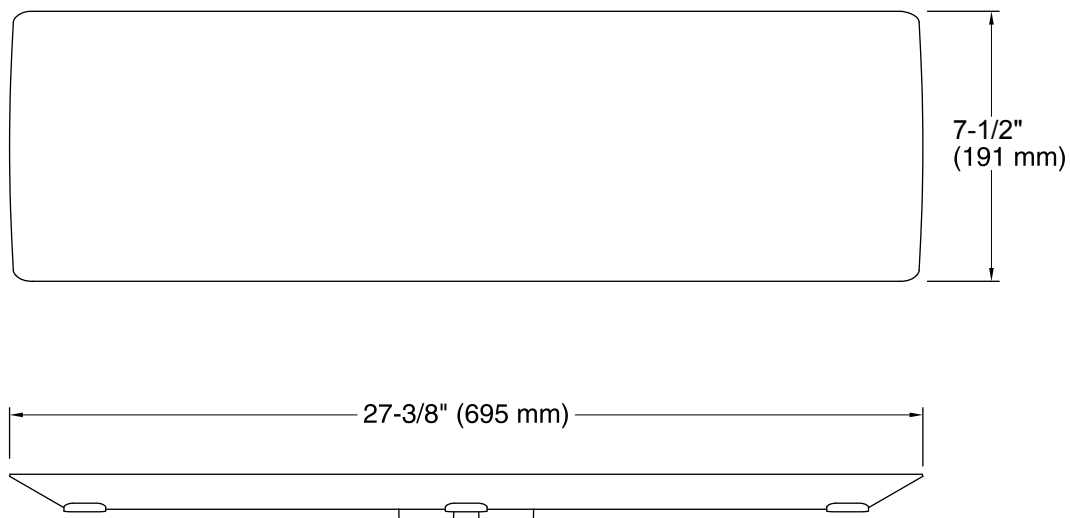

Technical Information

All product dimensions are nominal.

Notes

Install this product according to the installation guide.