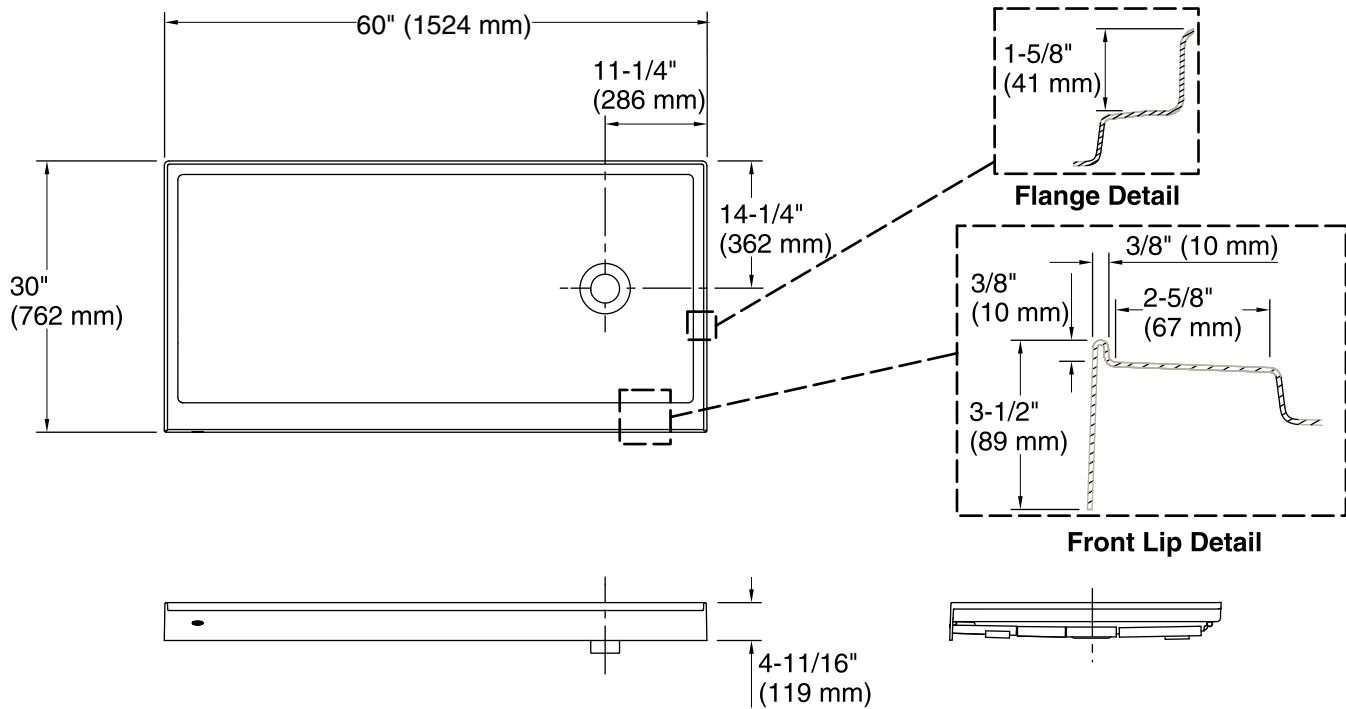

Features

- Right drain.
- Low-threshold assures ease of exit and entry of the shower space.
- Water containment bead along the step over threshold provides optimum barrier to eliminate water escaping from the shower.
- Textured bottom surface.
- One-piece construction.
- Compliments traditional and contemporary bathroom designs.
- Coordinates with Choreograph™ walls.

Material

- Acrylic

Installation

- Alcove
- 3-side integral flange.

Codes/Standards

CSA B45.5/IAPMO Z124
ASTM E162
ASTM E662
Greenguard UL 2818 - Gold

KOHLER® One-Year Limited Warranty

See website for detailed warranty information.

Available Color/Finishes

Color tiles intended for reference only.

Color	Code	Description
	0	White
	96	Biscuit
	47	Almond
	NY	Dune
	95	Ice™ Grey
	G9	Sandbar

Technical Information

All product dimensions are nominal.

Installation: 3-Wall Alcove
Drain location: Right
Weight: 59 lbs (26.8 kg)

Notes

Measure your actual product for rough-in details.
Install this product according to the installation instructions.
Subfloor must be within 1/2" (13 mm) of level.
This receptor has a front lip. This should be taken into account when installing a shower door.