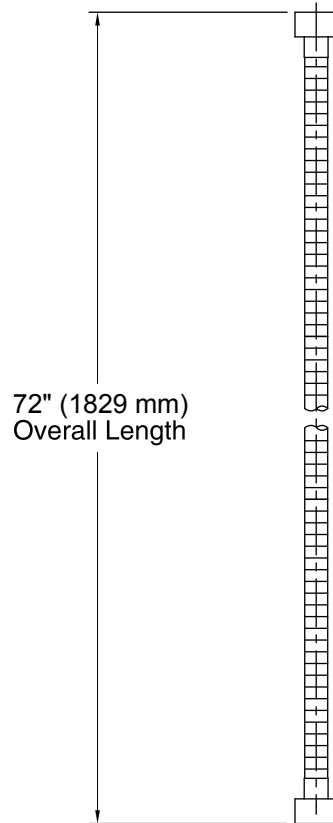

#### Features

- 72-inch hose length.
- Swivel base helps reach target areas.
- For use with a handshower (sold separately).

### Technical Information

All product dimensions are nominal.