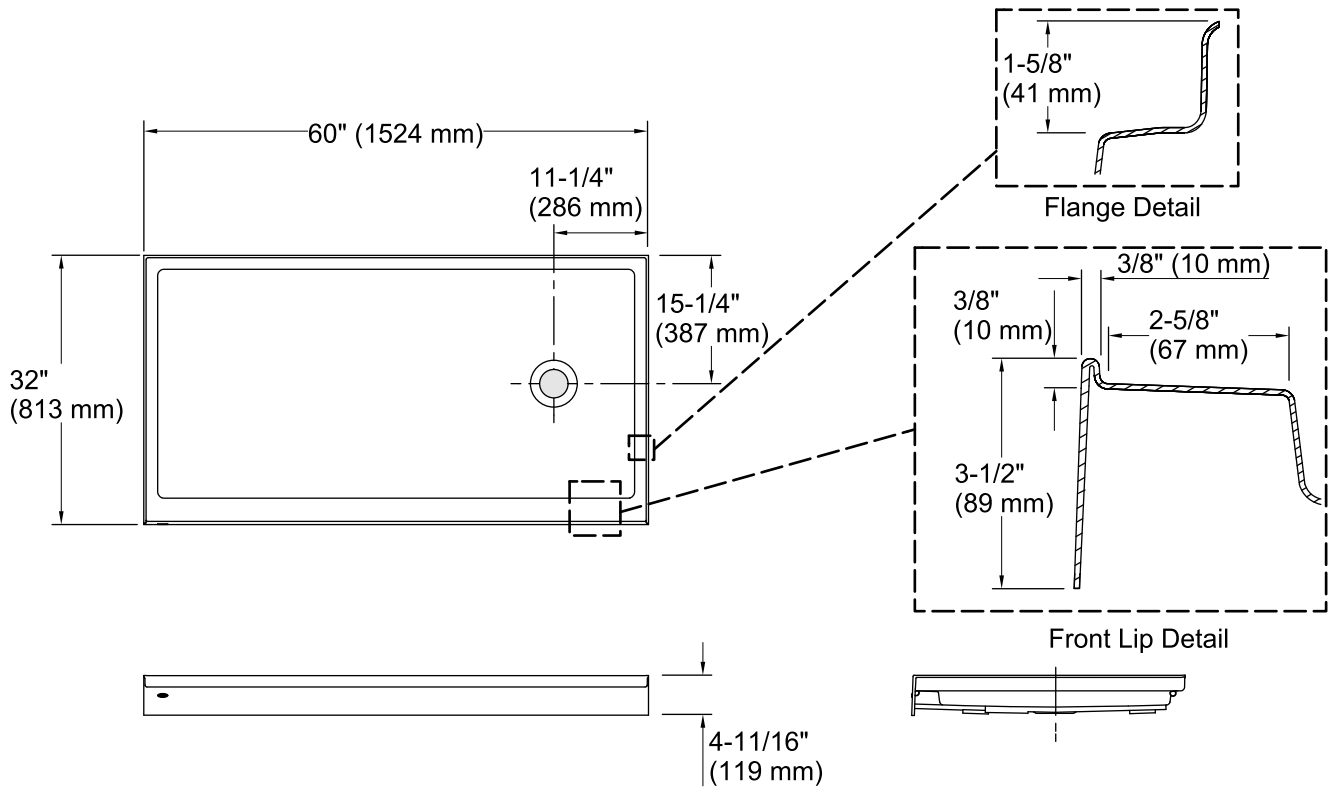

## Features

- Low-threshold design for easy entry and exit.
- Molded-in textured floor.
- Water containment bead incorporated into the threshold design provides an optimum barrier, eliminating water escaping from the shower space.
- Single threshold for alcove installation.
- Durable acrylic construction.
- Right-hand drain.
- Coordinates with Choreograph shower walls and other Kohler collections.

### Technical Information

All product dimensions are nominal.

Installation: 3-Wall Alcove  
 Drain location: Right  
 Weight: 62 lbs (28.1 kg)

### Notes

Measure your actual product for rough-in details. Install this product according to the installation instructions. Subfloor must be within 1/2" (13 mm) of level. This receptor has a front lip. This should be taken into account when installing a shower door.