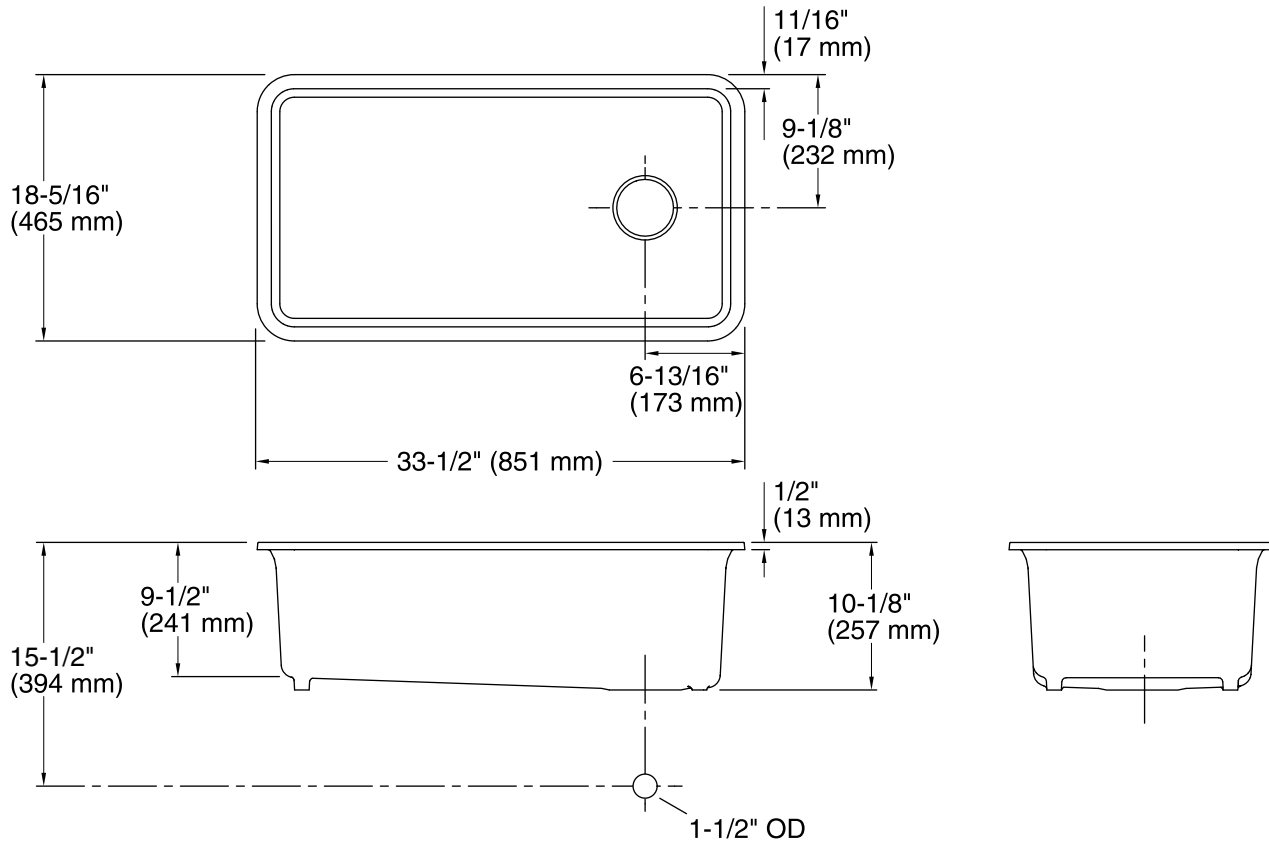

Cairn™
Under-mount Kitchen Sink
K-8206

Features

- No faucet holes.
- Includes cutout templates.
- Single basin.
- Reversible.
- Includes 1 bottom basin rack (large).

Material

- KOHLER Neoroc material.

Installation

- Fits minimum 36-inch base cabinet width.
- Under-mount installation.

Recommended Accessories

K- 9000 P-Trap

Optional Accessories

K-5192

K- 8801 Sink Strainer

Components

Product includes:

Technical Information

All product dimensions are nominal.

Bowl configuration:	Single
Installation:	Under-mount
Bowl area (Only)	Length: 30-9/16" (777 mm) Width: 15-3/8" (391 mm) Bowl depth: 9-1/2" (241 mm) Water depth: 9-1/2" (241 mm)
Drain hole:	3-7/8" (98 mm)
Template:	1256394-7, required, included

Notes

Install this product according to the installation guide.

Allow a minimum of 2" (51 mm) clearance around the sink rim for clip attachment.