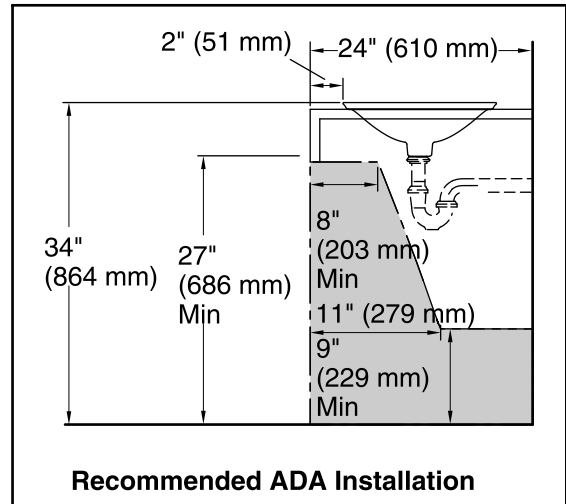

Recommended ADA Installation

Technical Information

All product dimensions are nominal.

Bowl configuration:	Single
Installation:	Drop-In
Bowl area (Only)	Diameter: 17-11/16" (449 mm) Bowl depth: 4" (102 mm) Water depth: 4" (102 mm)
Template:	Drop-in, 1242827, required, included

Notes

Install this product according to the installation guide.

NOTICE: Countertop manufacturer or cutter must use the cut-out template provided with the product, or a current one provided by Kohler Co. (call 1-800-4-KOHLER). Kohler Co. is not responsible for cutout errors when the incorrect cut-out template is used.

ADA compliant when installed to the specific requirements of these regulations.