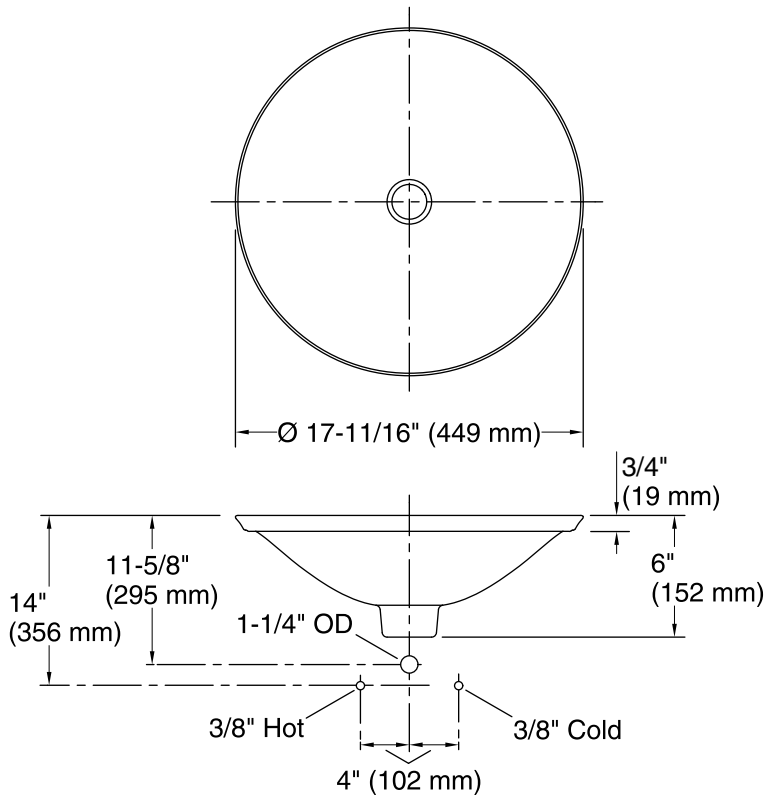

Standard Installation