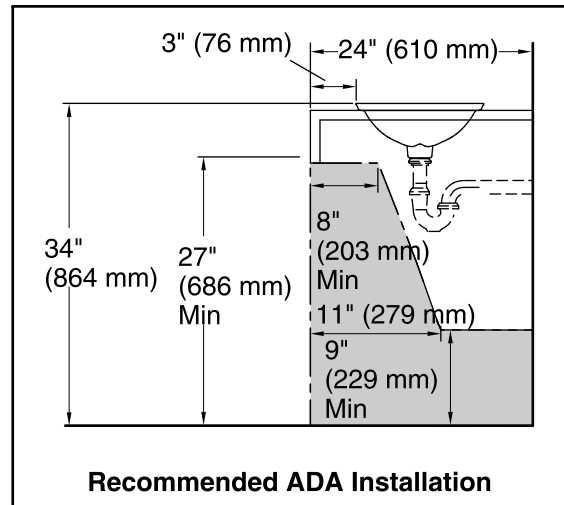

Technical Information

All product dimensions are nominal.

Bowl configuration:	Single
Installation:	Drop-In
Bowl area (Only)	Length: 21-1/8" (536 mm) Width: 14-9/16" (370 mm) Bowl depth: 4-1/8" (105 mm) Water depth: 4-1/8" (105 mm)
Template:	Drop-in, 1242828, required, included

Notes

Install this product according to the installation guide.

NOTICE: Countertop manufacturer or cutter must use the cut-out template provided with the product, or a current one provided by Kohler Co. (call 1-800-4-KOHLER). Kohler Co. is not responsible for cutout errors when the incorrect cut-out template is used.

ADA compliant when installed to the specific requirements of these regulations.