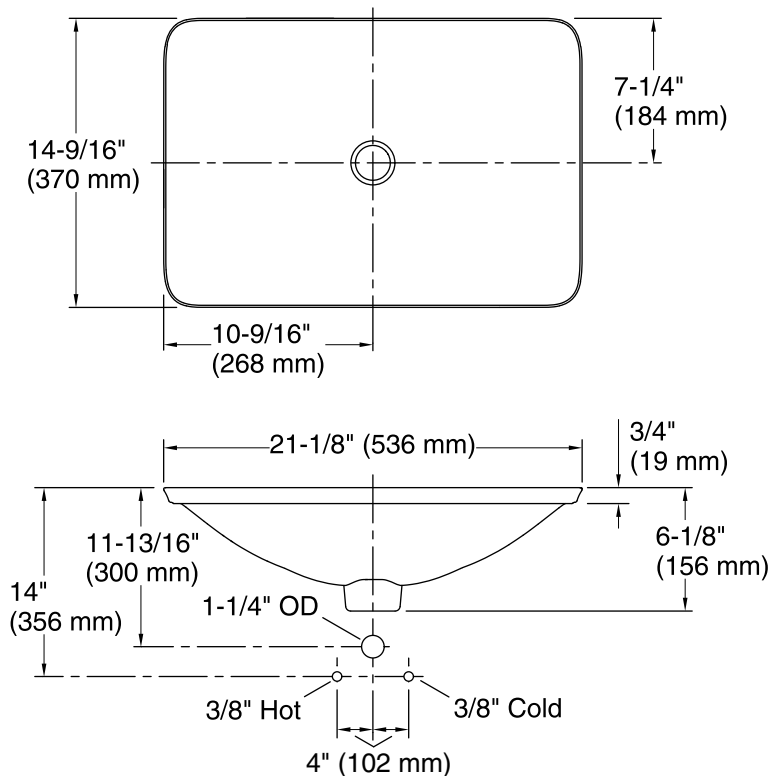

Features

- Vitreous china.
- Rectangular basin with subtle lift at edges.
- Wading Pool® design accommodates a wide variety of faucets.
- No faucet holes; requires wall- or counter-mount faucet.
- Without overflow.

Color	Code	Description
	0	White
	96	Biscuit
	47	Almond
	NY	Dune
	95	Ice™ Grey
	G9	Sandbar
	33	Mexican Sand™
	K4	Cashmere
	58	Thunder™ Grey
	7	Black Black™

Standard Installation

Technical Information

All product dimensions are nominal.

Bowl configuration:	Single
Installation:	Drop-In
Bowl area (Only)	Length: 21-1/8" (536 mm) Width: 14-9/16" (370 mm) Bowl depth: 4-1/8" (105 mm) Water depth: 4-1/8" (105 mm)
Template:	Drop-in, 1242828, required, included