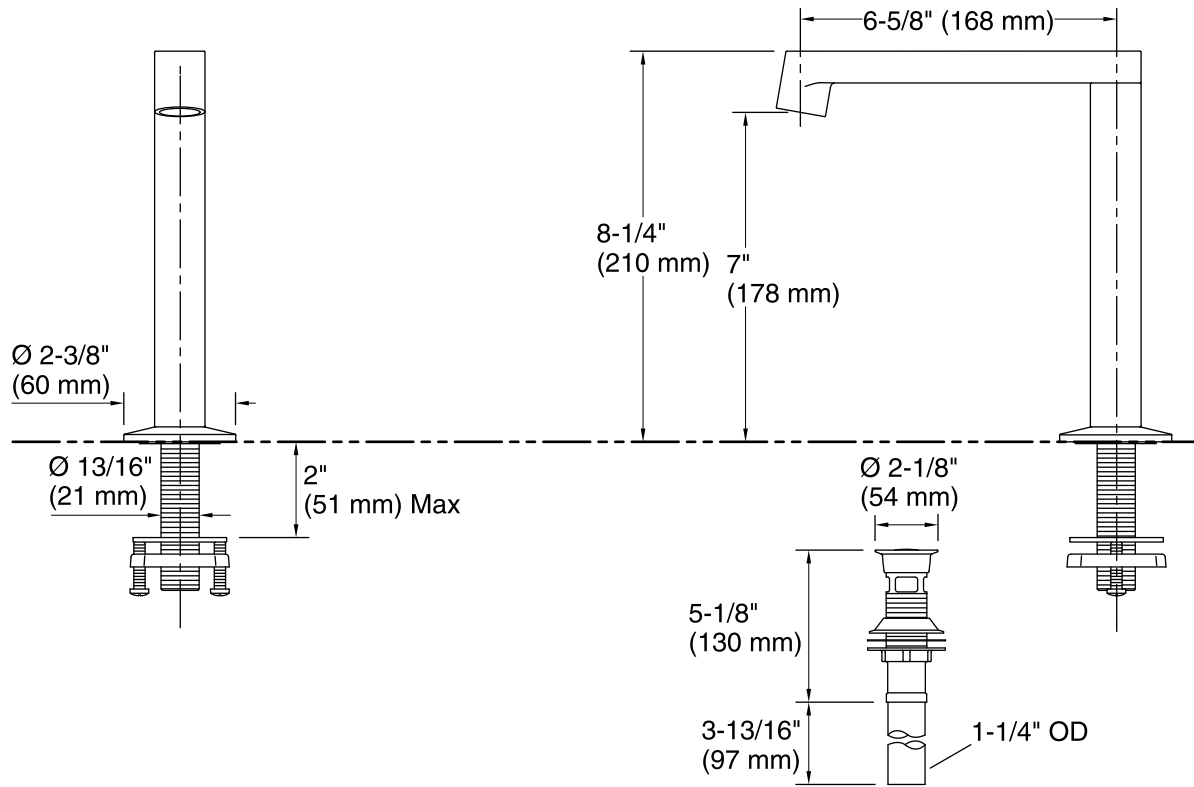

Features

- 6 5/16" spout reach.
- Row Spout.
- 1.2 gal/min (4.5 l/min) maximum flow rate [max at 60 psi (4.14 bar)].
- Coordinate with your choice of Components widespread lavatory handles for a personalized design.
- Includes metal touch-activated drain with 1-1/4" tailpiece.
- Coordinates with Components faucets, accessories, and showering components to complete your bathroom.

Material

- Premium Metal Construction.
- KOHLER finishes resist corrosion and tarnishing.

Installation

- For 8" (203 mm) or 16" (406 mm) centers.
- Widespread.

Recommended Accessories

- K-77974-4 Widespread Bathroom Sink Faucet Handles
- K-77974-8 Widespread Bathroom Sink Faucet Handles
- K-77974-9 Widespread Bathroom Sink Faucet Handles
- K-77963-8A Remote Valve Bathroom Sink Faucet Handle

Touch-Activated Drain

Technical Information

All product dimensions are nominal.

Faucet:

Flow rate: 1.2 gal/min (4.5 l/min)

Pressure: 60 psi (4.1 bar)

Spout:

Spout reach: $6\text{-}5/8\text{'}$ (168 mm)