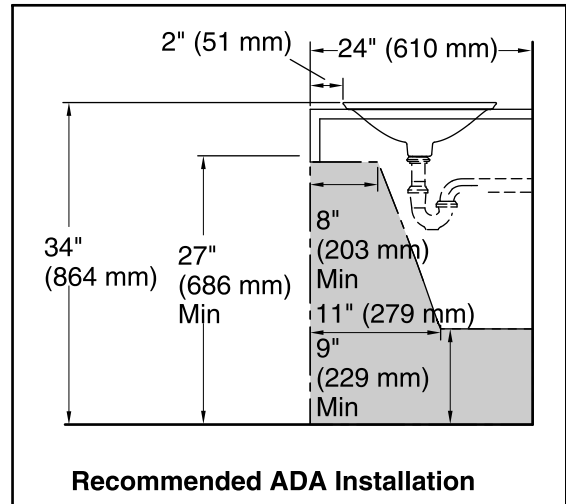

Features

- Vitreous china with decorative design.
- Wading Pool®
- 17-11/16" diameter.
- Without overflow.

ADA

Codes/Standards

ASME A112.19.2/CSA B45.1

ADA

ICC/ANSI A117.1

KOHLER® One-Year Limited Warranty

Recommended ADA Installation

Technical Information

All product dimensions are nominal.

Bowl configuration:	Single
Installation:	Drop-In
Bowl area (Only)	Diameter: 17-11/16" (449 mm) Bowl depth: 4" (102 mm) Water depth: 4" (102 mm)
Template:	1242827, required, included