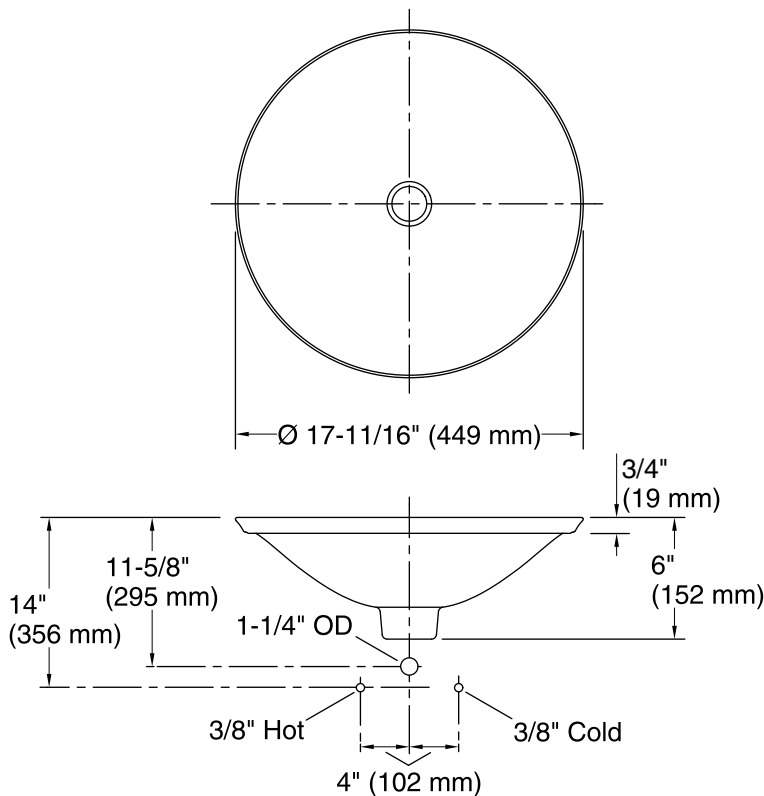

Standard Installation