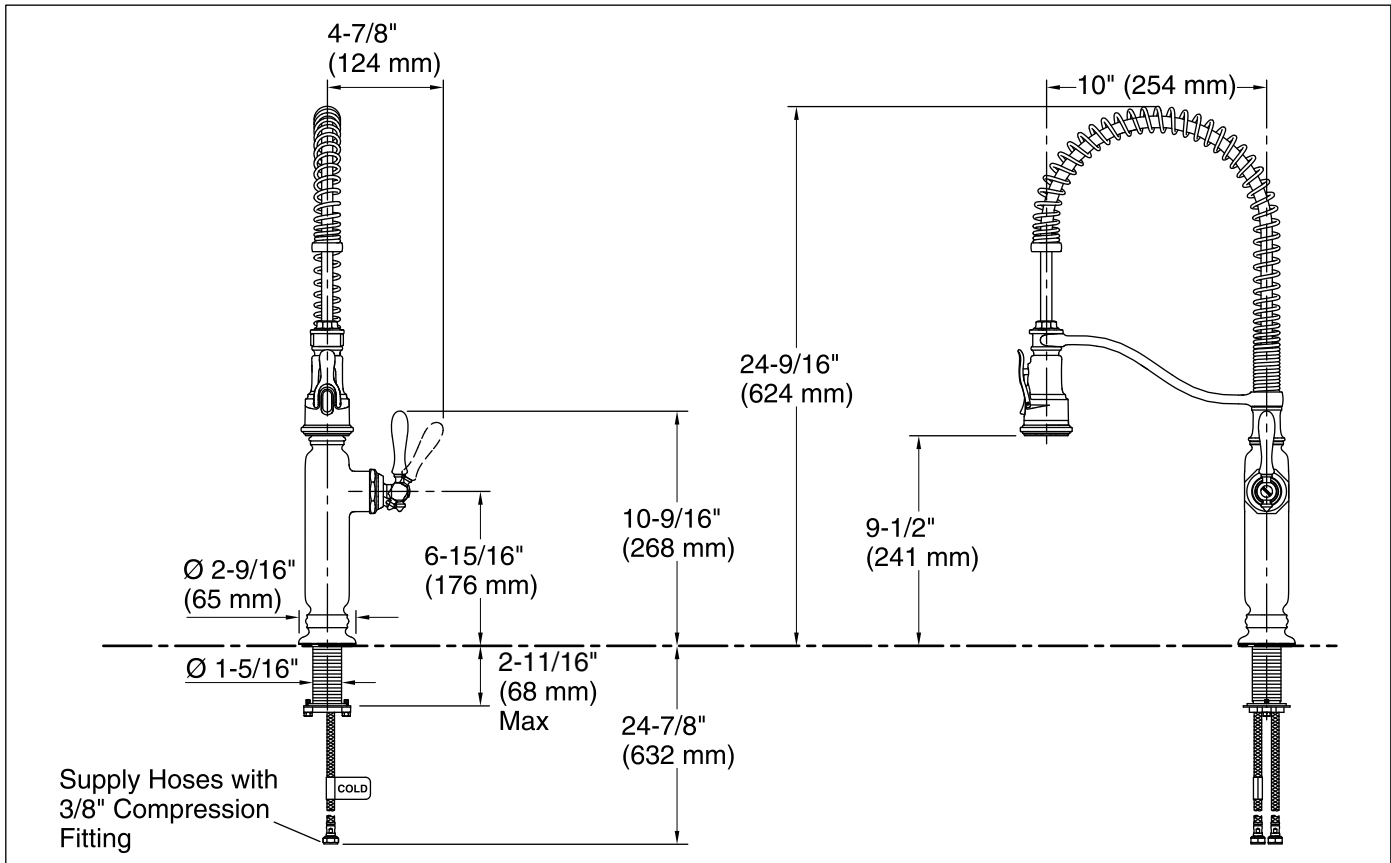

SN	Vibrant® Polished Nickel
----	--------------------------

VS	Vibrant® Stainless
----	--------------------

Technical Information

All product dimensions are nominal.

Valve body: Composite

Faucet:

Flow rate: 1.5 gal/min (5.7 l/min)