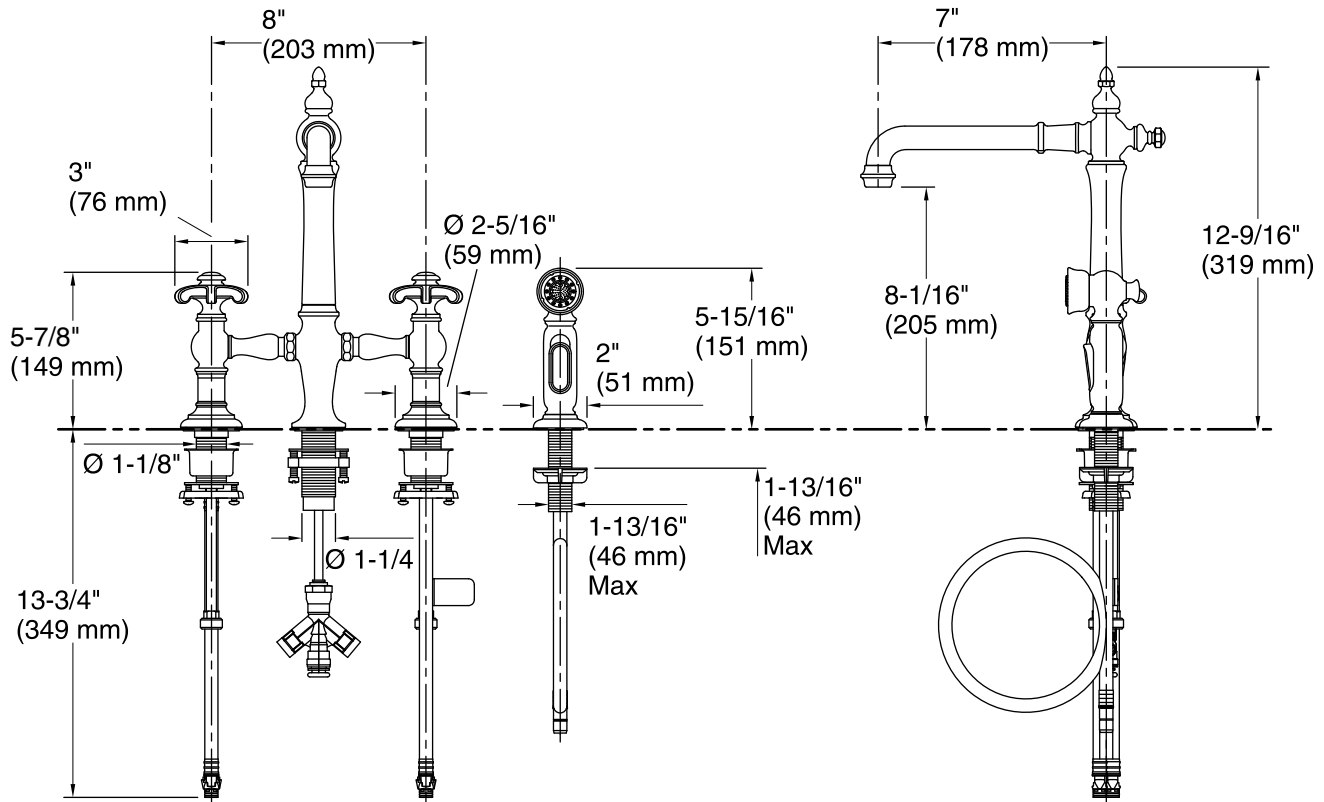

Technical Information

All product dimensions are nominal.

Faucet:

Flow rate: 1.5 gal/min (5.7 l/min)
Pressure: 60 psi (4.1 bar)

Sidespray:

Flow rate: 1.8 gal/min (6.8 l/min)
Pressure: 60 psi (4.1 bar)

Valve body: Plastic

Spout:

Spout reach: 7" (178 mm)
Handle clearance: 1-1/2" (38 mm)

Notes

Install this product according to the installation guide.

ADA compliant when installed to the specific requirements of these regulations.