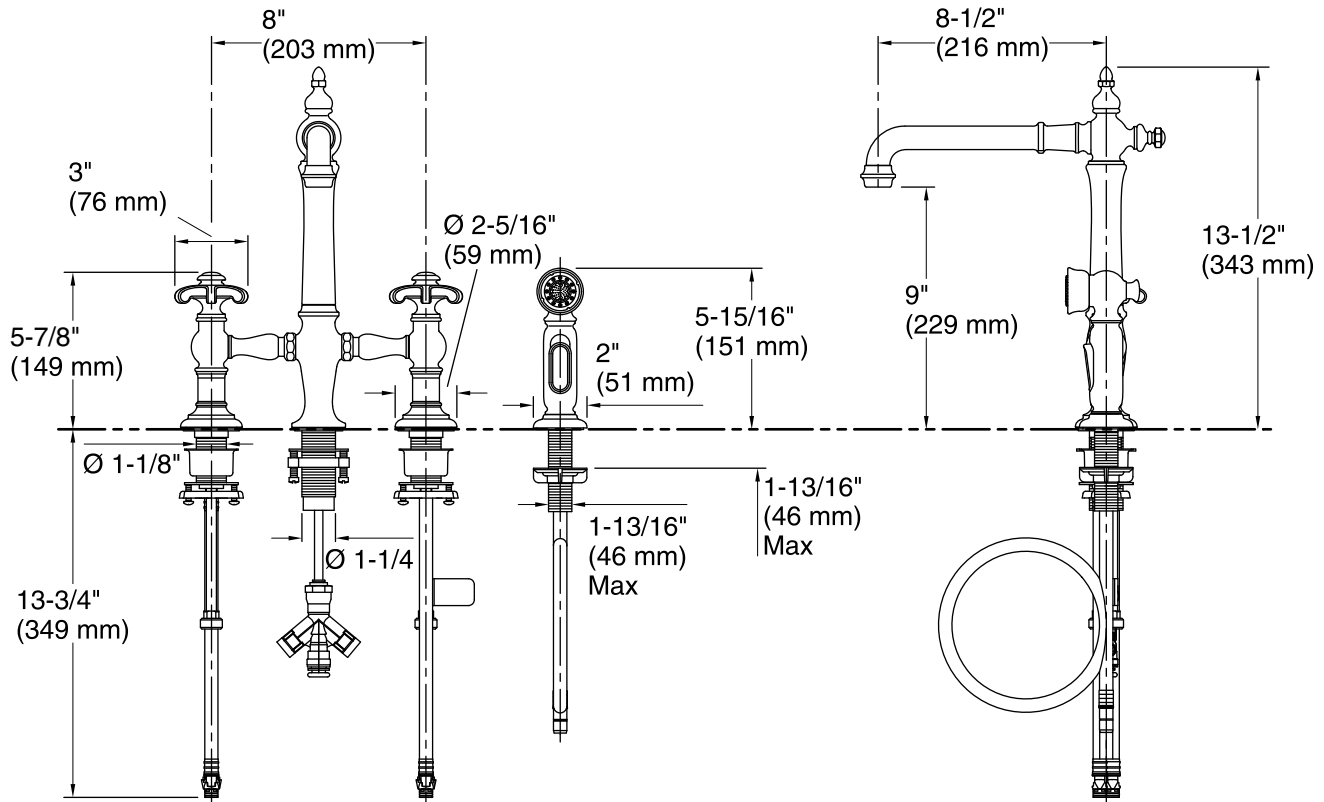

### Technical Information

All product dimensions are nominal.

Valve body: Plastic

### Spout:

Spout reach: 8-1/2" (216 mm)

Handle clearance: 1-1/2" (38 mm)