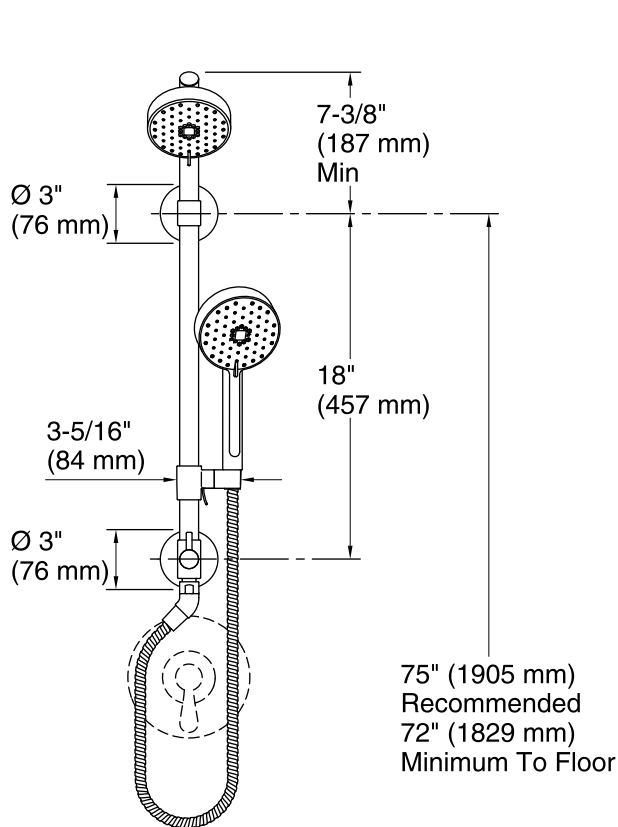

### Installation

- Wall-mount.
- For use in shower-only installations.
- Installs in less than 60 minutes without changes to in-wall plumbing (subject to condition of existing installation).
- May require additional service parts based on installation type (see installation guide or specification sheet for details).
- Includes an adapter that will fit with most installations but may require K-1194630, K-1187917, or K-1194302. Refer to the specification sheet for more information.

### Technical Information

All product dimensions are nominal.

#### Handshower:

Rated maximum flow: 2 gal/min (7.6 l/min)

Pressure: 45 psi (3.1 bar)

#### Showerhead/Body Spray:

Rated maximum flow: 2 gal/min (7.6 l/min)

Pressure: 45 psi (3.1 bar)