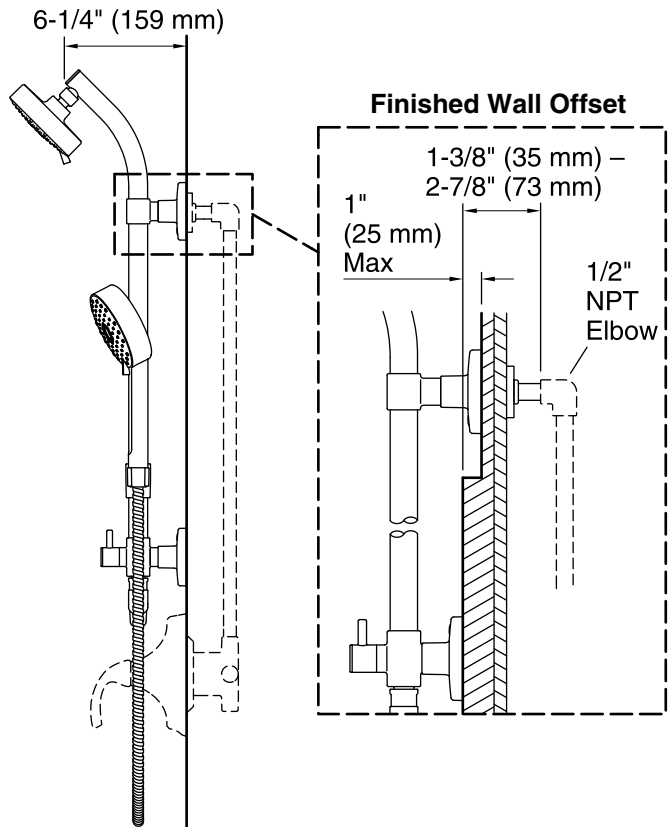

### Installation

- Wall-mount.
- For use in shower-only installations.
- Installs in less than 60 minutes without changes to in-wall plumbing (subject to condition of existing installation).
- May require additional service parts based on installation type (see installation guide or specification sheet for details).
- Includes an adapter that will fit with most installations but may require K-1194630, K-1187917, or K-1194302. Refer to the specification sheet for more information.

### Technical Information

All product dimensions are nominal.

#### Handshower:

Rated maximum flow: 2 gal/min (7.6 l/min)

Pressure: 45 psi (3.1 bar)