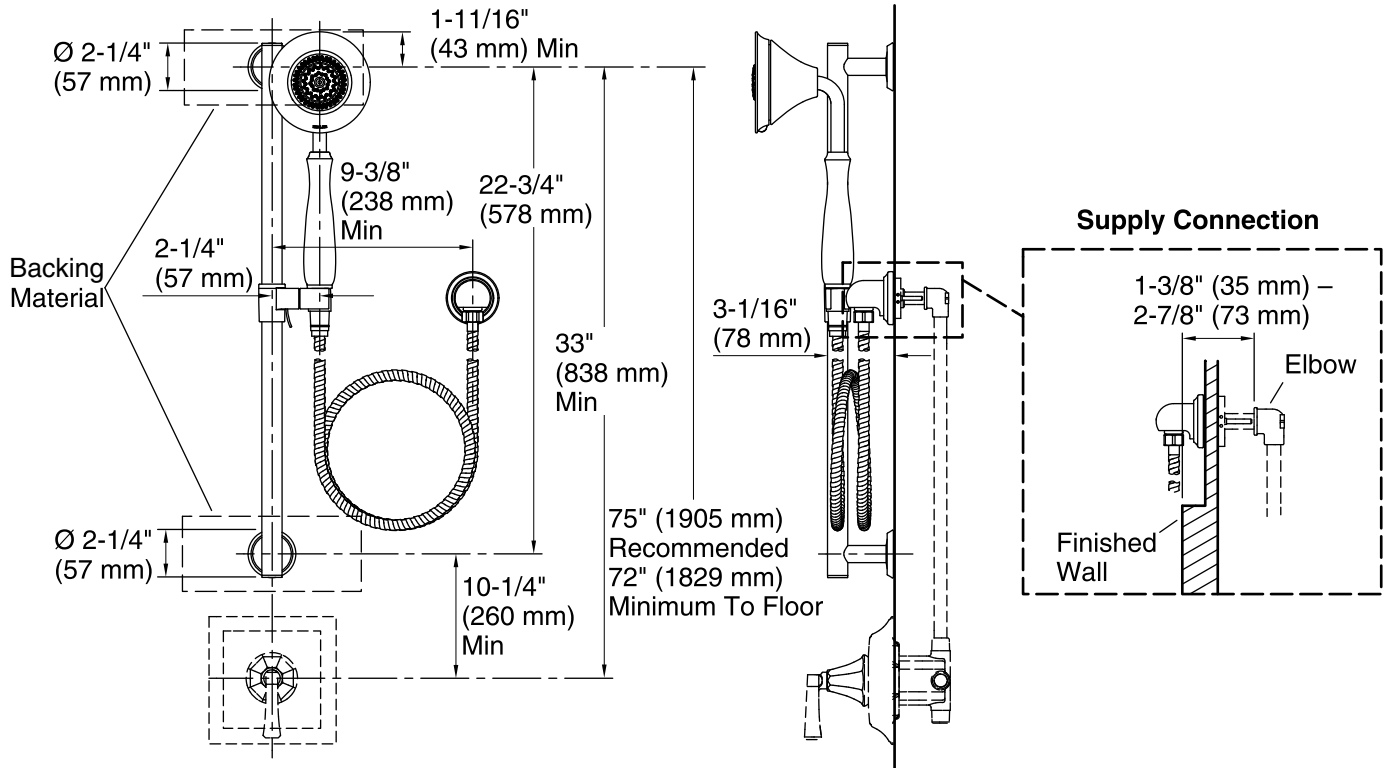

Features

- Advanced spray engine with easy-grip sprayface provides three alternate experiences: wide coverage, medium coverage, and concentrated spray.
- Water-saving spray option pauses water flow.
- Ergonomic sprayhead pivots to allow precise adjustment for a targeted hydromassage.
- MasterClean™ sprayface is easy to clean.
- 1.75 gpm (gallons per minute) showerhead flow rate.
- Includes K-9514 MasterShower® 60-inch metal shower hose, sidebar and trim, supply elbow, and vacuum breaker.
- Coordinates with Forté faucets and accessories.

- WaterSense®-labeled 1.75-gpm handshowers use up to 30 percent less water than standard 2.5-gpm handshowers while still meeting strict performance guidelines.

ADA

OBC

Codes/Standards

ASME A112.18.1/CSA B125.1
DOE - Energy Policy Act 1992
EPA WaterSense®
California Energy Commission (CEC)
ADA
ICC/ANSI A117.1
OBC

CP	Polished Chrome
BN	Vibrant® Brushed Nickel

NOTE: Valve trim illustrated for dimensioning only, not included in the product.

Technical Information

All product dimensions are nominal.

Showerhead:

Rated maximum flow: 2 gal/min (7.6 l/min)