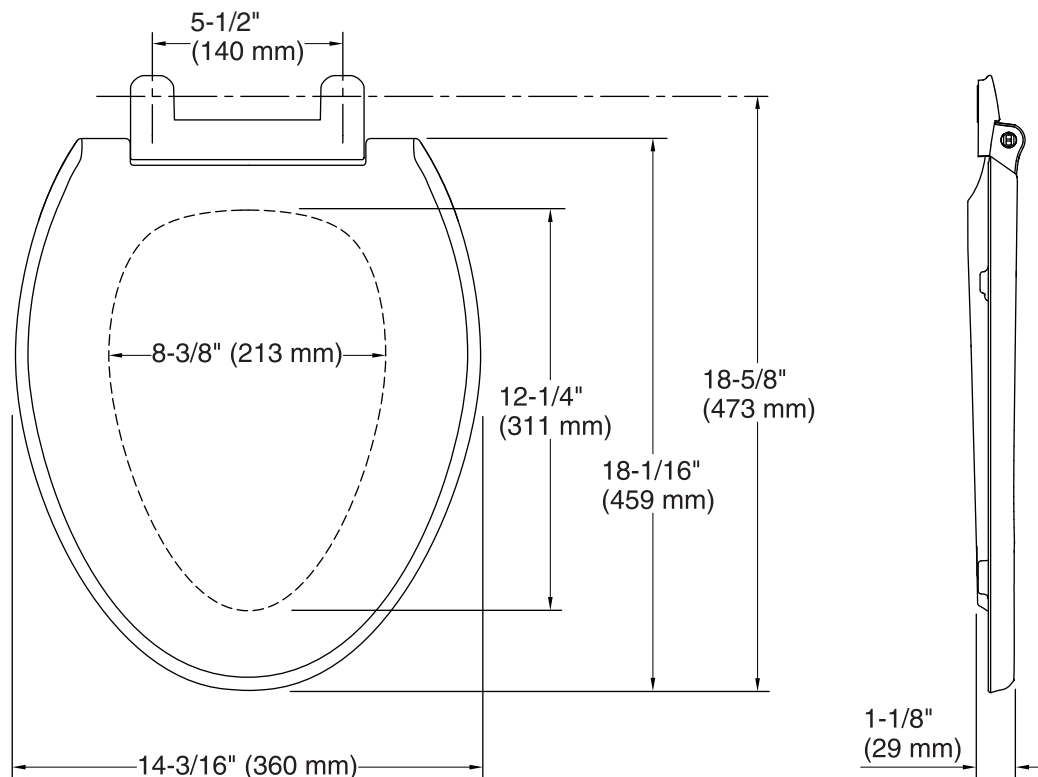

THE BOLD LOOK
OF **KOHLER**®

Technical Information

All product dimensions are nominal.

Seat shape type: Elongated

Seat front type: Closed-front

Notes

Install this product according to the installation guide.