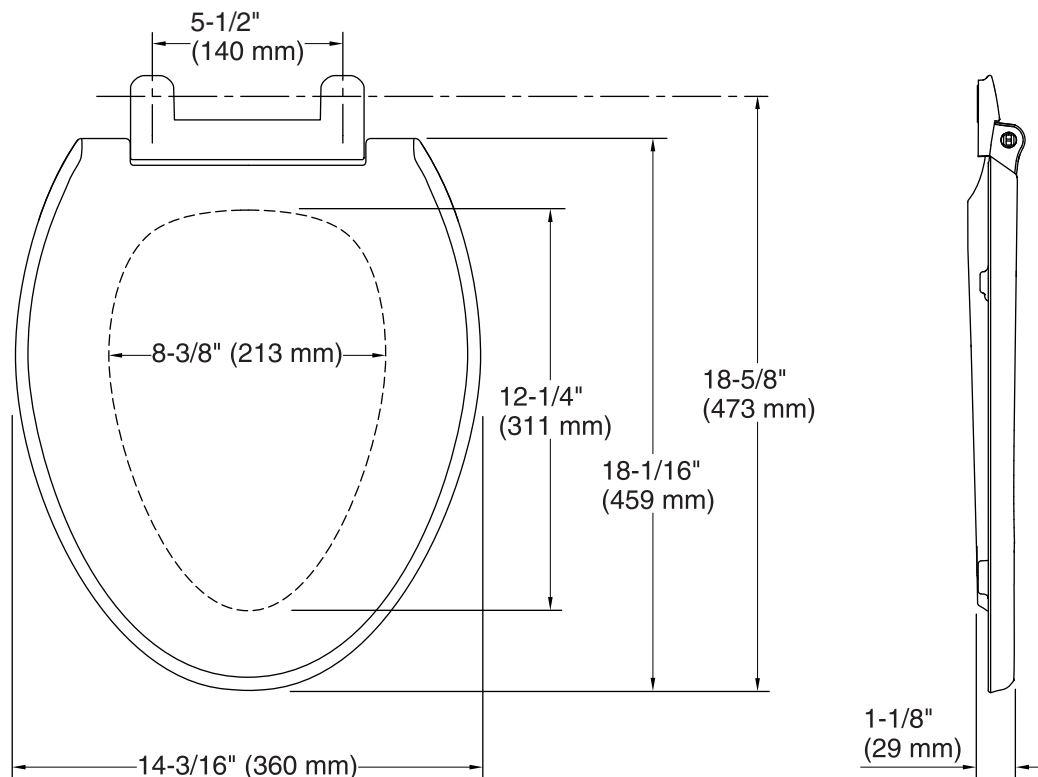

THE BOLD LOOK
OF **KOHLER**®

Technical Information

All product dimensions are nominal.

Seat shape type: Elongated
Seat front type: Closed front
Seat hinge type: Quick-Attach®, Quick-Release™, Quiet-Close™