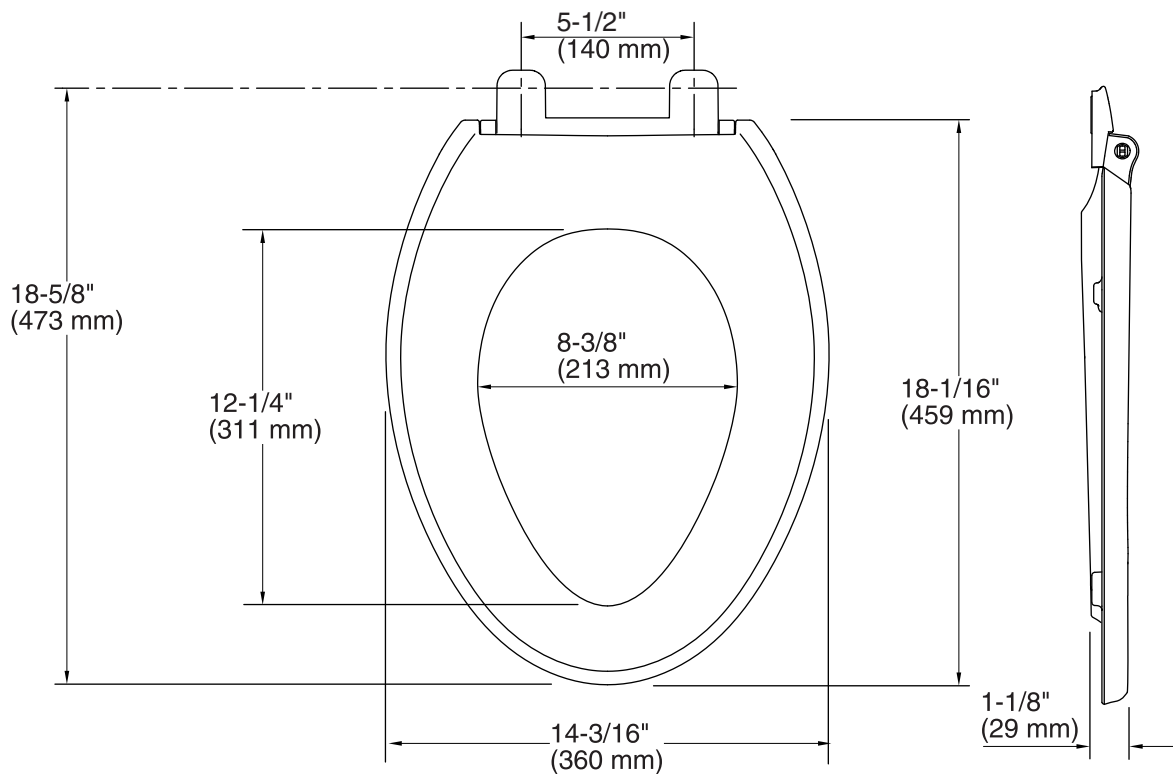

Reveal® Nightlight Q3™

Elongated Toilet Seat
K-75792

Features

- Dual LED Lighting - Guide and Task lighting that illuminates tank and bowl.
- Battery Operated - No cords required (Up to 6 months of battery life).
- Illumination Cycle - Automatic 7-hour nightlight.
- Overhanging Lid for clean and sleek design.
- Quiet-Close Technology prevents seat from slamming.
- Grip-Tight Bumpers add stability and prevent shifting.
- Quick-Release functionality allows the seat to be removed quickly for easy cleaning.
- Quick-Attach hardware speeds up installation and provides tight, secure fit.
- Offered in a wide range of colors to let you create a cohesive bathroom design.
- Choose between two brightness levels: a soft glow or a brighter illumination.

Technical Information

All product dimensions are nominal.

Seat shape type: Elongated
Seat front type: Closed front
Seat hinge type: Quick-Attach®, Quiet-Close™,
Quick-Release™

Notes

Install this product according to the installation guide.