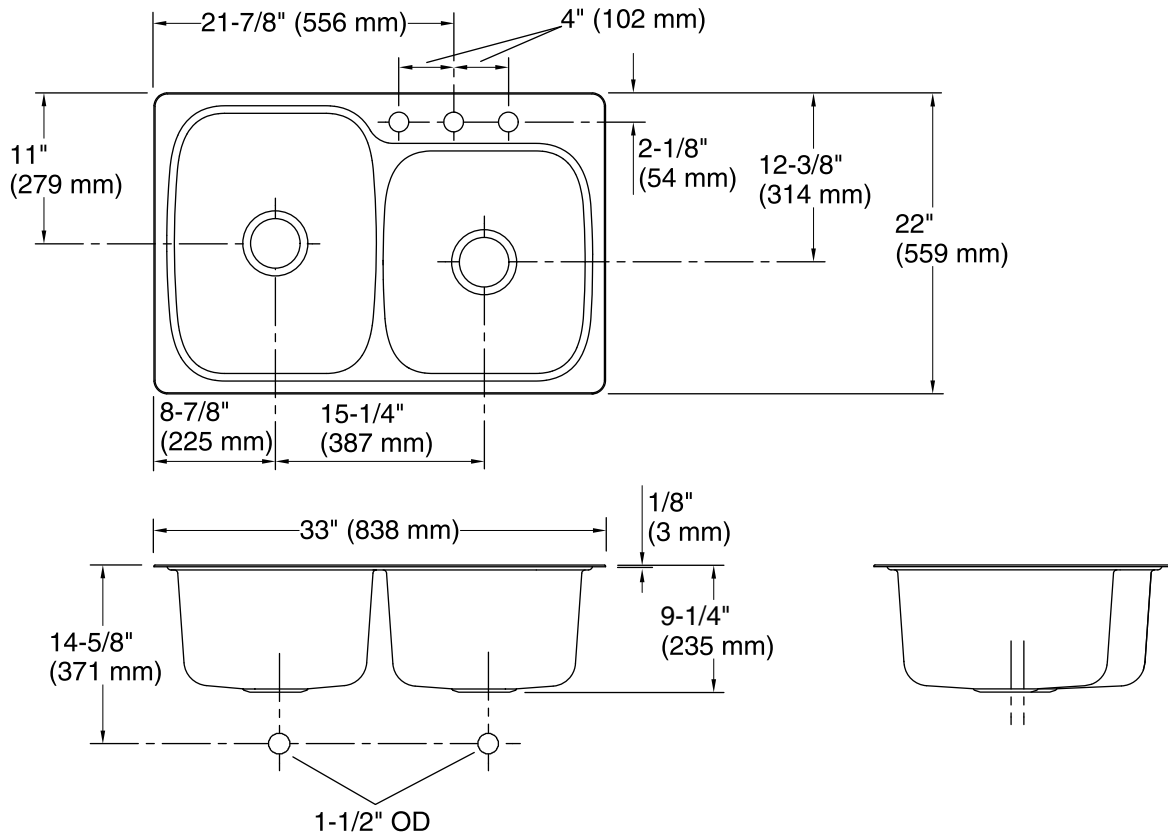

Verse™
Top-/Under-Mount Kitchen Sink
K-75791-3

Features

- 36-inch minimum base cabinet width.
- Large/medium bowls.
- 3 faucet holes.
- SilentShield® sound-absorption technology offers quieter performance.
- 9" depth provides generous workspace.
- Includes installation hardware.

Material

- 18-gauge stainless steel.

Installation

- Top-mount/Under-mount

Codes/Standards

ASME A112.19.3/CSA B45.4

**Lifetime Limited Warranty for
KOHLER® Stainless Steel Sinks**

See website for detailed warranty information.

Technical Information

All product dimensions are nominal.

Installation:	Top-mount, Under-mount
Bowl area	Length: 29-7/16" (748 mm) Width: 18-7/16" (468 mm) Bowl depth: 9" (229 mm) Water depth: 9" (229 mm)
Number of deck holes:	3
Faucet hole(s):	1-7/16" (37 mm)
Soap/Lotion hole:	1-7/16" (37 mm)
Drain hole:	3-3/4" (94 mm)
Template:	1263722-7, required, included