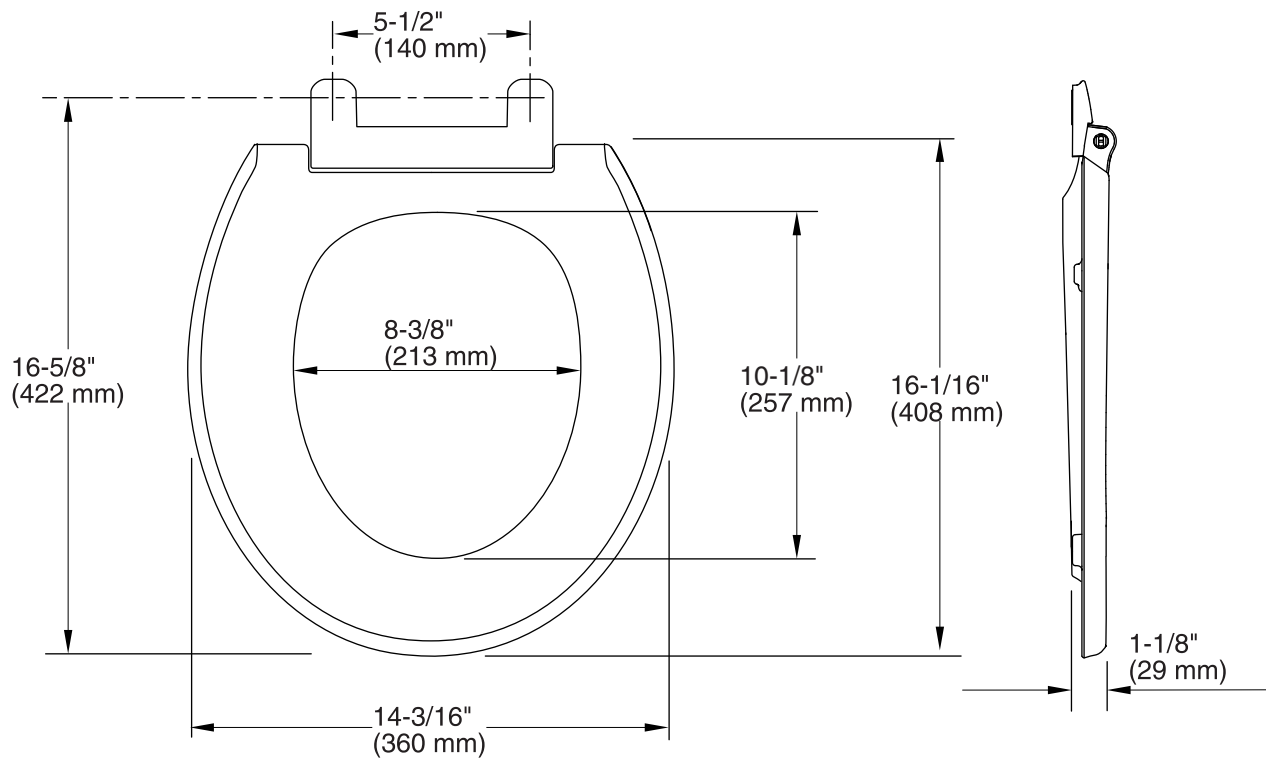

### Technical Information

All product dimensions are nominal.

Seat shape type: Round  
Seat front type: Open front  
Seat hinge type: Quiet-Close™, Quick-Release™, Quick-Attach®