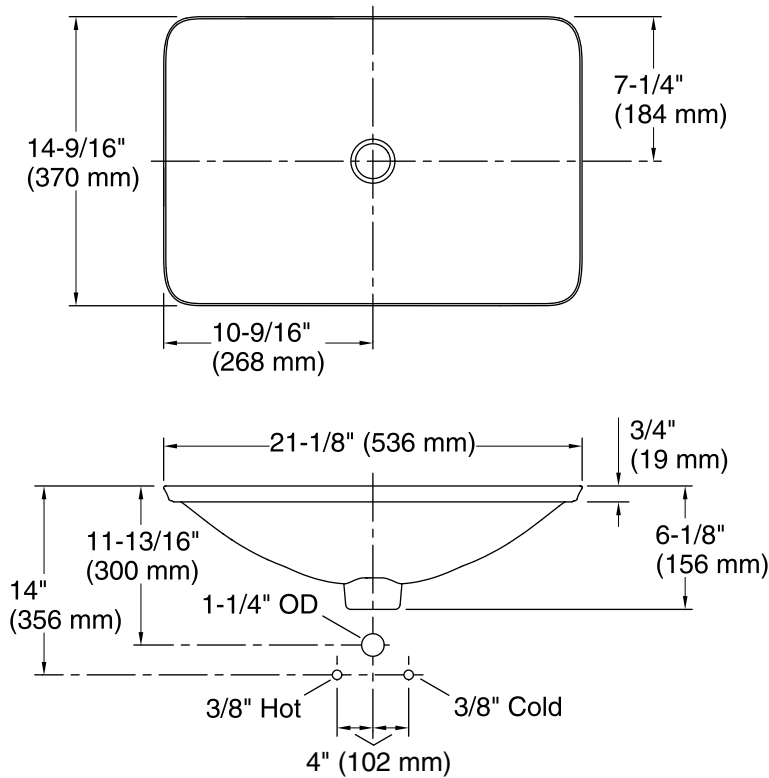

**Sartorial® Collection**  
Bathroom Sink  
**K-75749-HD1**

**Features**

- Vitreous china with decorative design.
- Wading Pool®
- 21-1/8" x 14-9/16" rectangle.
- Without overflow.

**ADA**

**Codes/Standards**

**Color Code Description**

	0	White
--	---	-------

**Standard Installation**

**Technical Information**

All product dimensions are nominal.

- Bowl configuration: Single
- Installation: Drop-In
- Bowl area (Only) Length: 21-1/8" (536 mm)  
 Width: 14-9/16" (370 mm)  
 Bowl depth: 4-1/8" (105 mm)  
 Water depth: 4-1/8" (105 mm)
- Template: 1242828, required, included