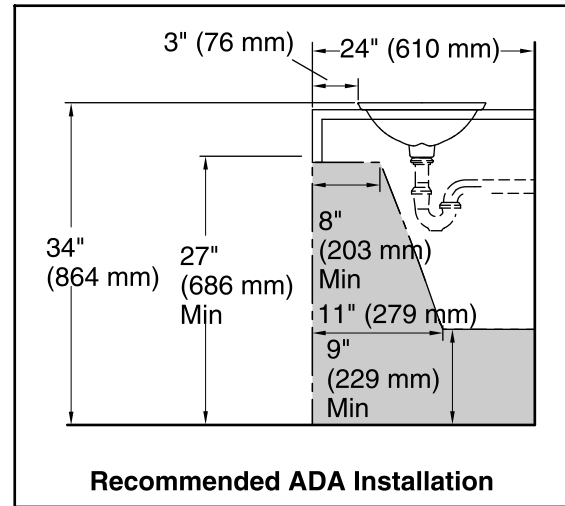

**Sartorial® Collection**  
Bathroom Sink  
**K-75749-HD1**

**Features**

- Vitreous china with decorative design.
- Wading Pool®
- 21-1/8" x 14-9/16" rectangle.
- Without overflow.

**ADA**

**Codes/Standards**

**Color Code Description**

	0	White
--	---	-------

**Standard Installation**

**Technical Information**

All product dimensions are nominal.

- Bowl configuration: Single
- Installation: Drop-In
- Bowl area (Only) Length: 21-1/8" (536 mm)  
 Width: 14-9/16" (370 mm)  
 Bowl depth: 4-1/8" (105 mm)  
 Water depth: 4-1/8" (105 mm)
- Template: 1242828, required, included