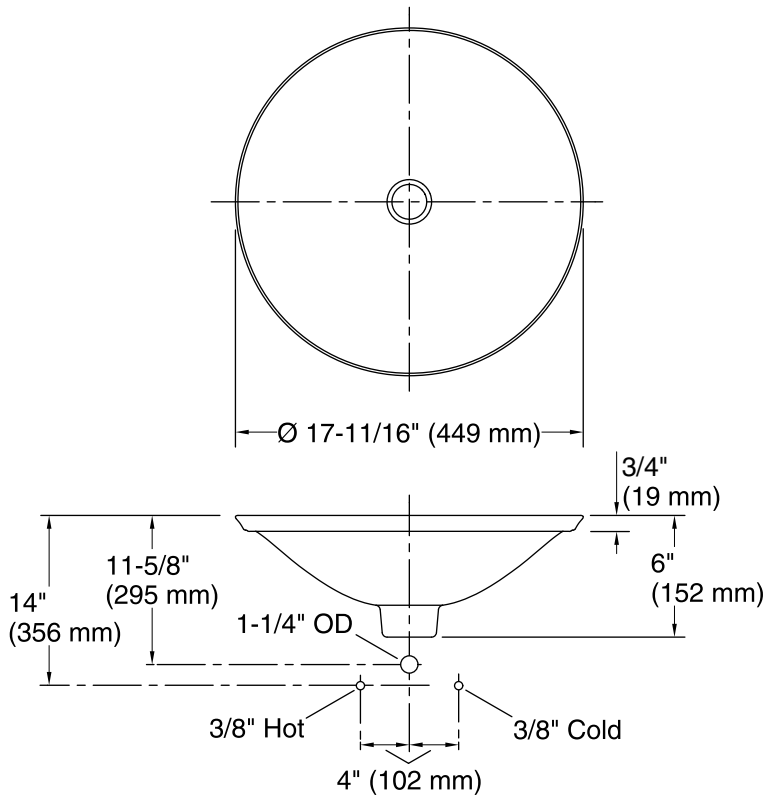

Sartorial® Collection

Bathroom Sink

K-75748-HD1

Features

- Vitreous china with decorative design.
- Wading Pool®
- 17-11/16" diameter.
- Without overflow.

ADA

Codes/Standards

ASME A112.19.2/CSA B45.1

	0	White
--	---	-------

Standard Installation

Recommended ADA Installation

Technical Information

All product dimensions are nominal.

Bowl configuration: Single

Installation: Drop-In

Bowl area (Only) Diameter: 17-11/16" (449 mm)

Bowl depth: 4" (102 mm)

Water depth: 4" (102 mm)

Template: Drop-in, 1242827, required, included

Notes

Install this product according to the installation instructions.

ADA compliant when installed to the specific requirements of these regulations.