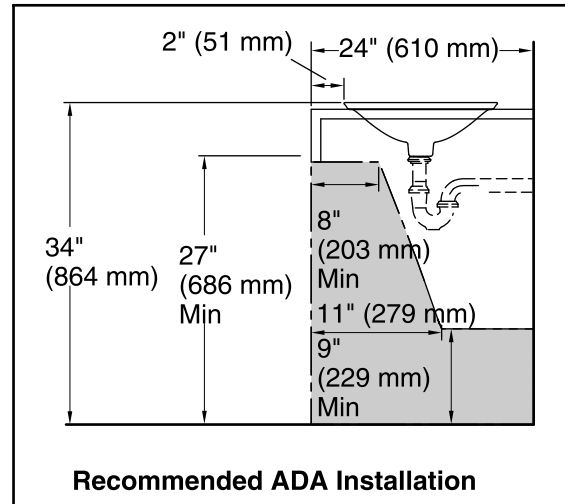

Sartorial® Collection

Bathroom Sink

K-75748-HD1

Features

- Vitreous china with decorative design.
- Wading Pool®
- 17-11/16" diameter.
- Without overflow.

ADA

Codes/Standards

ASME A112.19.2/CSA B45.1

	0	White
--	---	-------

Standard Installation

Recommended ADA Installation

Technical Information

All product dimensions are nominal.

Bowl configuration: Single

Installation: Drop-In

Bowl area (Only) Diameter: 17-11/16" (449 mm)

Bowl depth: 4" (102 mm)

Water depth: 4" (102 mm)

Template: Drop-in, 1242827, required, included

Notes

Install this product according to the installation instructions.

ADA compliant when installed to the specific requirements of these regulations.