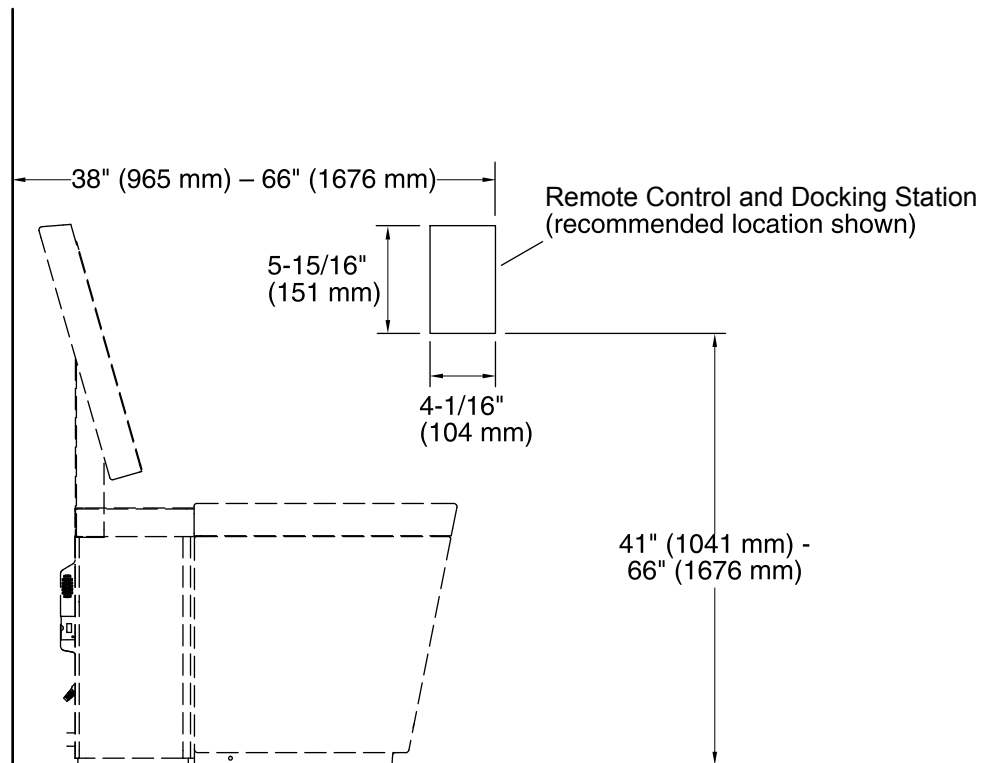

Technical Information

All product dimensions are nominal.

Notes

Install this product according to the installation guide.

The docking station power cord may be routed through the wall or externally.

When the docking station cord is routed through the wall, install the docking station power cord before installing the finished wall.