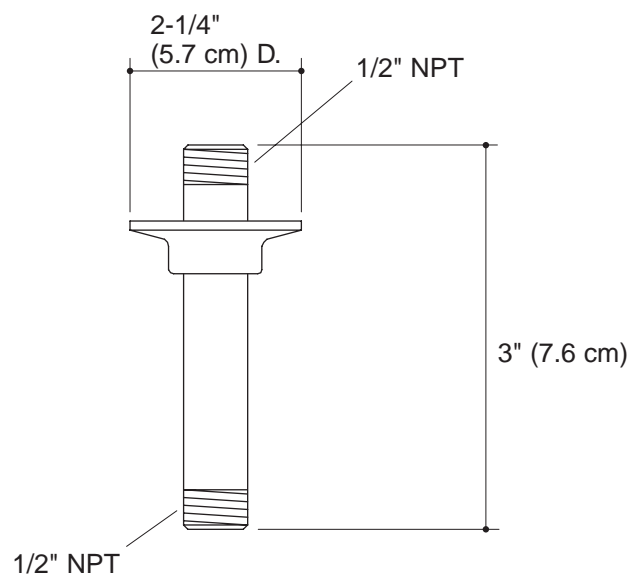

Product Information

Applicable product:	
3" (7.6 cm) straight shower arm	K-7396

Installation Notes

Install this product according to the installation guide.
Fitting conforms to ASME A112.18.1. All dimensions are nominal.

K-7396