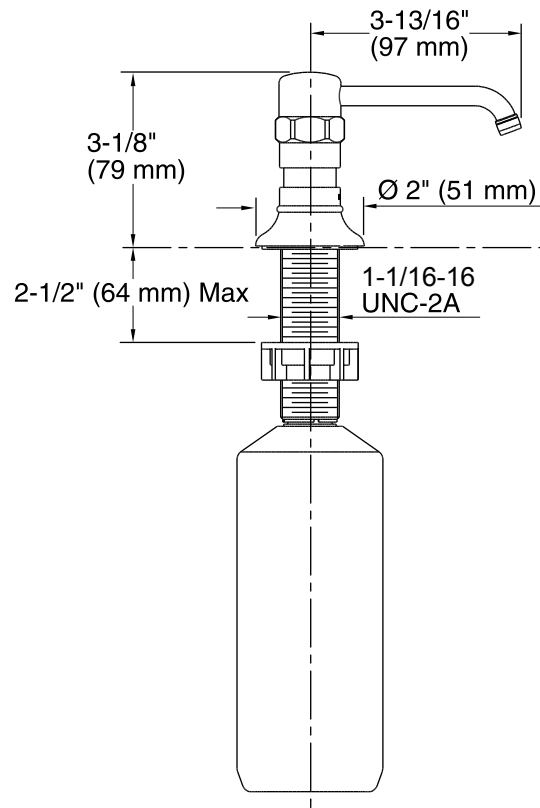

## Features

- Intended for use with kitchen sinks.
- Holds up to 16 ounces of soap or lotion.
- Refillable from top.
- 3-1/8" (80 mm) high pump.
- 3-13/16" (97 mm) long spout.

### Technical Information

All product dimensions are nominal.