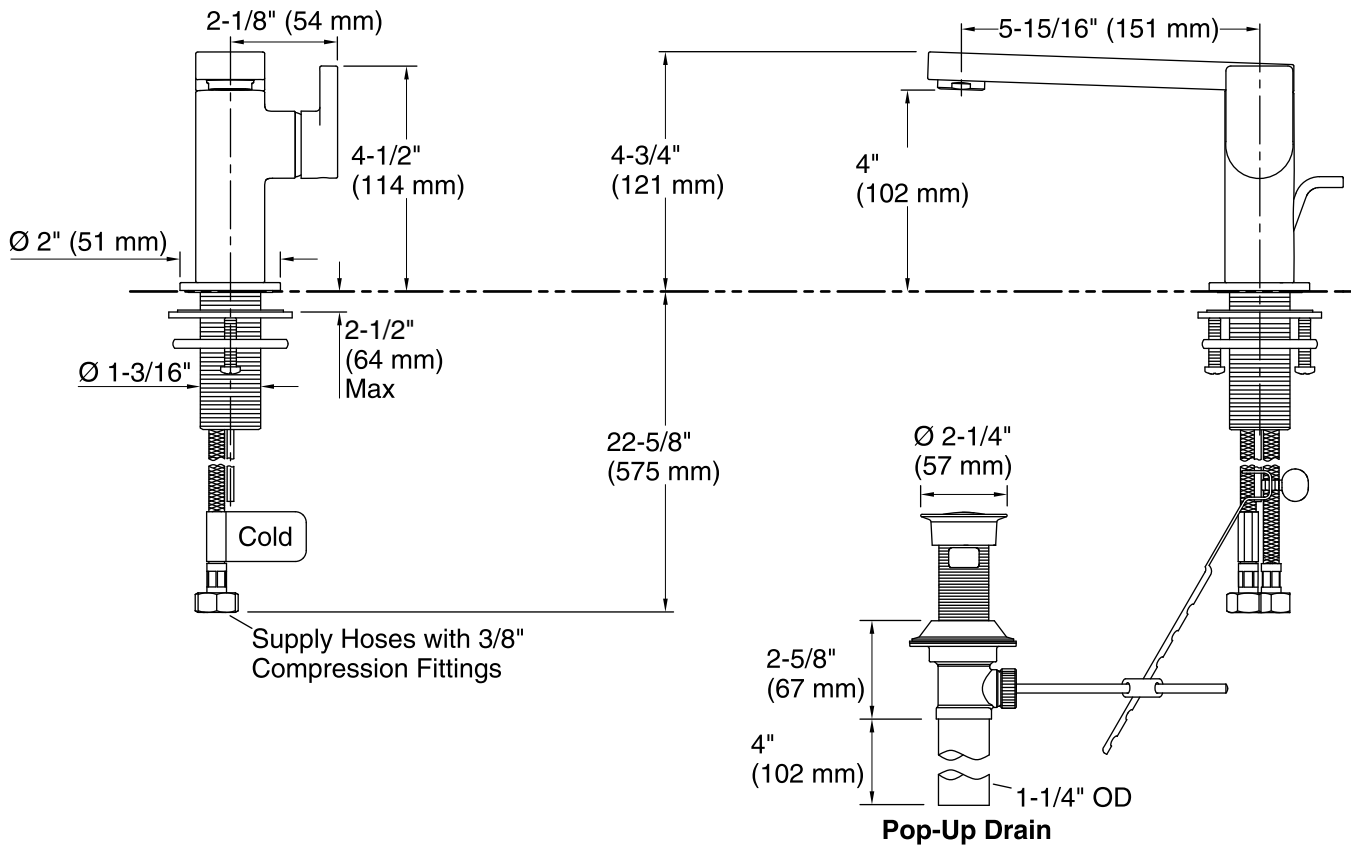

### Technical Information

All product dimensions are nominal.

Valve body: Cast Brass

Drain with overflow: YES

Drain tailpiece included: YES

included:

### Spout:

Spout reach: 5-15/16" (151 mm)

Handle clearance: 1-9/16" (40 mm)