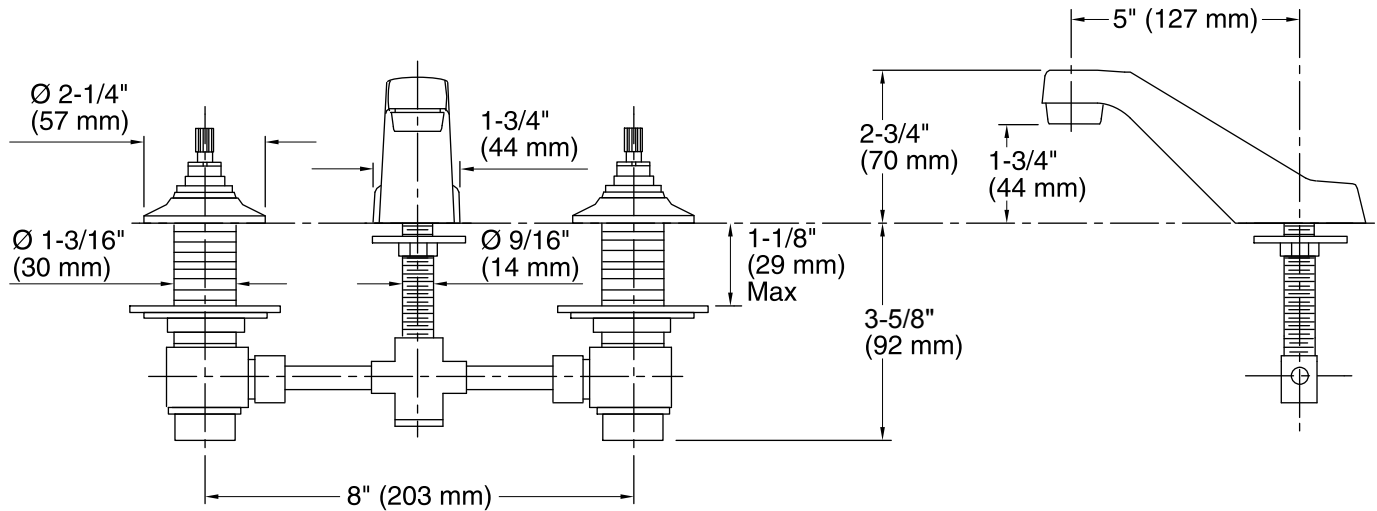

### Features

- Brass construction.
- Brass valve bodies.
- Quarter-turn washerless ceramic disc valves.
- 5" (127 mm) spout reach.
- Less drain.
- 8" (203 mm) rigid connections.
- Standard Water-Guard® aerator.
- Variety of handle style options.
- 2.0 gal/min (7.6 l/min) maximum flow rate [max at 60 psi (4.14 bar)].

### Technical Information

All product dimensions are nominal.

Spout reach: 5" (127 mm)