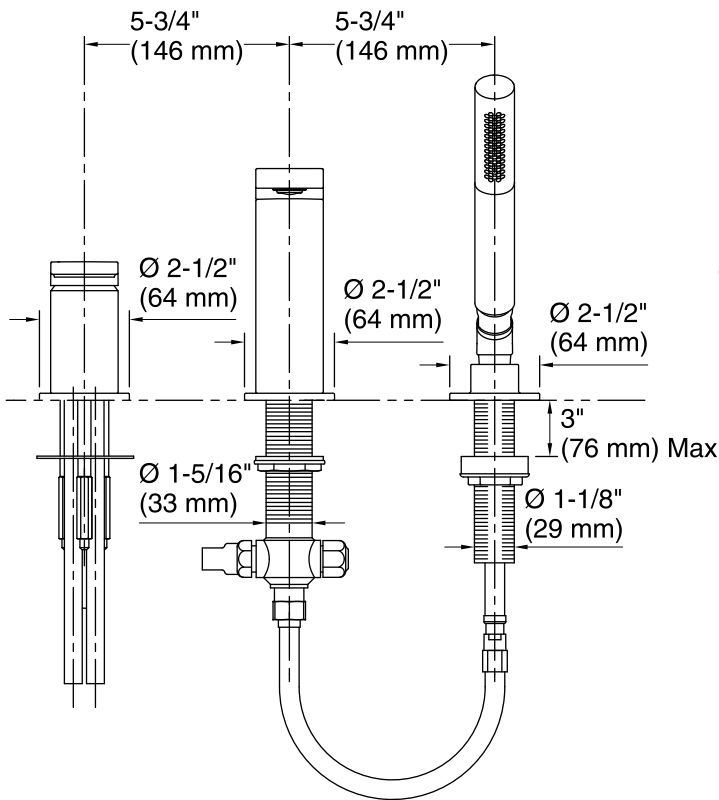

### Features

- Metal construction.
- Single-function handshower with 60" (1524 mm) length hose.
- Leak-free ceramic disc valves exceed industry standards by two times for a lifetime of use.
- Temperature memory allows faucet to be turned on and off at any temperature setting.
- High-temperature limit setting for added safety.
- 8 gal/min (30.3 l/min) maximum flow rate [max at 45 psi (3.1 bar)]
- Coordinates with Composed faucets, accessories, and showering components to complete your bathroom.

### Installation

- Deck or bath-mount
- 8-1/4" spout reach

### Technical Information

All product dimensions are nominal.

Valve body: Machined Brass

### Spout:

Spout reach: 8-1/4" (210 mm)

Handle clearance: 1-15/16" (49 mm)