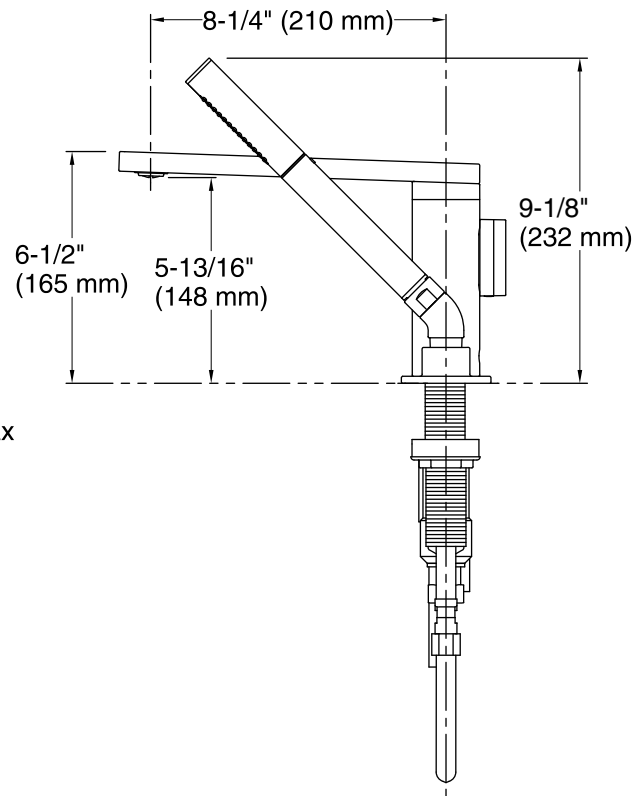

### Features

- Metal construction.
- Single-function handshower with 60" (1524 mm) length hose.
- Leak-free ceramic disc valves exceed industry standards by two times for a lifetime of use.
- Temperature memory allows faucet to be turned on and off at any temperature setting.
- High-temperature limit setting for added safety.
- 8 gal/min (30.3 l/min) maximum flow rate [max at 45 psi (3.1 bar)]
- Coordinates with Composed faucets, accessories, and showering components to complete your bathroom.

### Installation

- Deck or bath-mount
- 8-1/4" spout reach

### Technical Information

All product dimensions are nominal.

Valve body: Machined Brass

### Spout:

Spout reach: 8-1/4" (210 mm)

Handle clearance: 1-15/16" (49 mm)