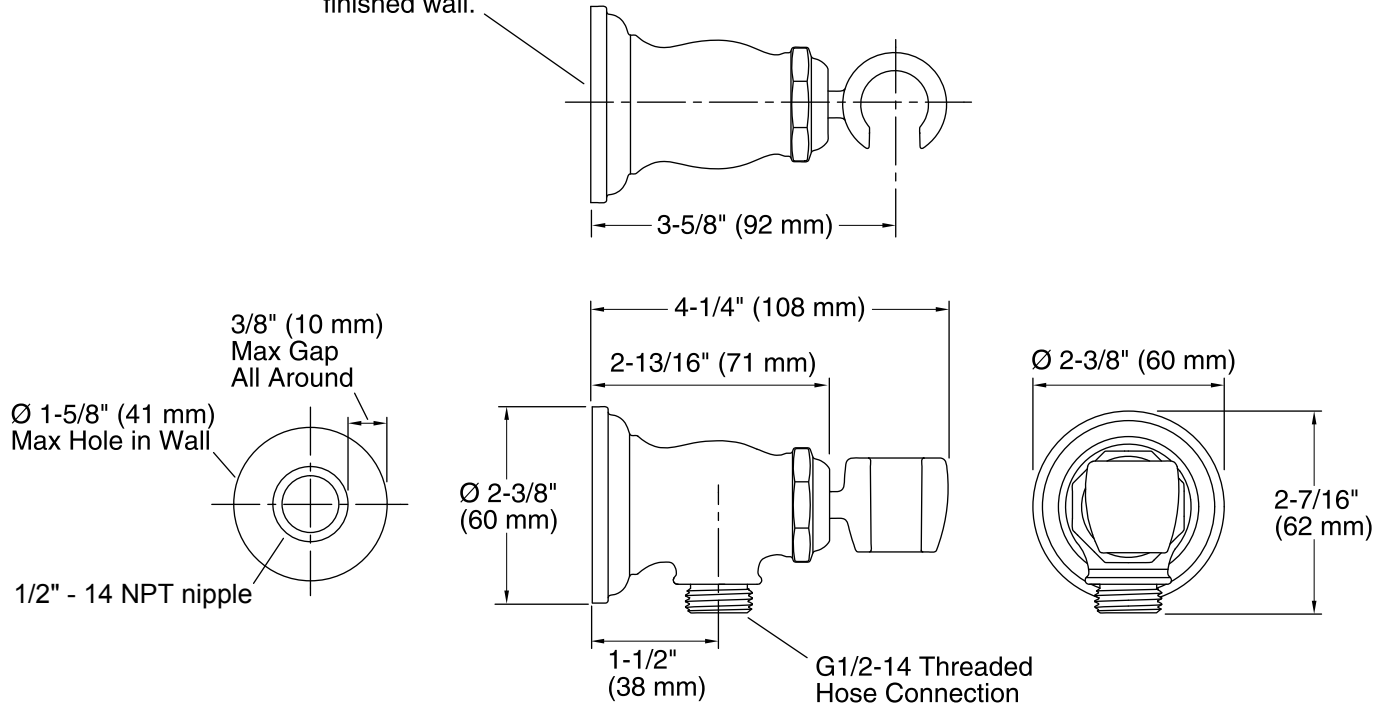

Features

- Bracket pivots and rotates to position handshower at desired angle
- For use with a handshower and hose (sold separately)
- Includes supply elbow. Integrated supply and holder reduces the number of components needed in the shower space, allowing for a cleaner look
- Includes check valve for backflow prevention
- Coordinates with other products in the Artifacts collection

For NPT connection, nipple must extend 11/16" (17 mm) beyond finished wall.

Technical Information

All product dimensions are nominal.

Notes

Install this product according to the installation guide.

Installs using a 1/2"-14 NPT nipple (not supplied).