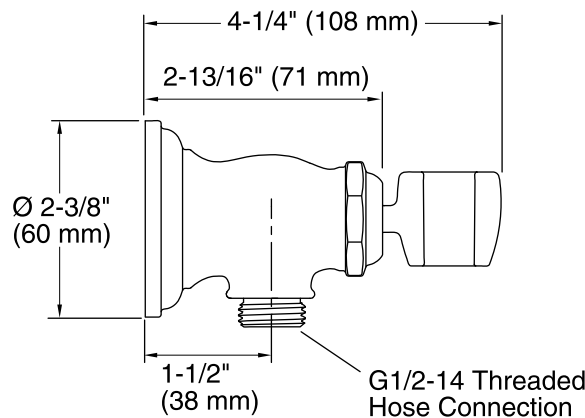

### Features

- Bracket pivots and rotates to position handshower at desired angle
- For use with a handshower and hose (sold separately)
- Includes supply elbow. Integrated supply and holder reduces the number of components needed in the shower space, allowing for a cleaner look
- Includes check valve for backflow prevention
- Coordinates with other products in the Artifacts collection

For NPT connection,  
nipple must extend  
11/16" (17 mm) beyond  
finished wall.

### Technical Information

All product dimensions are nominal.