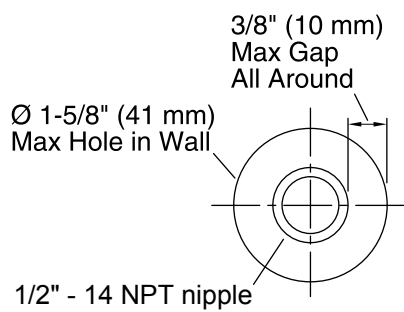

### Features

- Bracket pivots and rotates to position handshower at desired angle
- For use with a handshower and hose (sold separately)
- Includes supply elbow. Integrated supply and holder reduces the number of components needed in the shower space, allowing for a cleaner look
- Includes check valve for backflow prevention
- Coordinates with other products in the Artifacts collection

For NPT connection,  
nipple must extend  
11/16" (17 mm) beyond  
finished wall.

### Technical Information

All product dimensions are nominal.