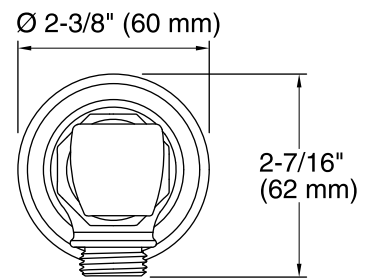

### Features

- Bracket pivots and rotates to position handshower at desired angle
- For use with a handshower and hose (sold separately)
- Includes supply elbow. Integrated supply and holder reduces the number of components needed in the shower space, allowing for a cleaner look
- Includes check valve for backflow prevention
- Coordinates with other products in the Artifacts collection

For NPT connection,  
nipple must extend  
11/16" (17 mm) beyond  
finished wall.

### Technical Information

All product dimensions are nominal.