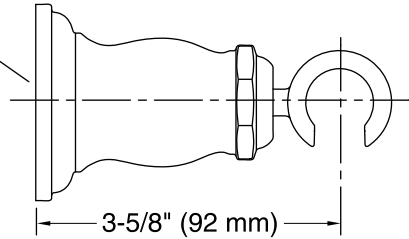

### Features

- Bracket pivots and rotates to position handshower at desired angle
- For use with a handshower and hose (sold separately)
- Includes supply elbow. Integrated supply and holder reduces the number of components needed in the shower space, allowing for a cleaner look
- Includes check valve for backflow prevention
- Coordinates with other products in the Artifacts collection

### Technical Information

All product dimensions are nominal.