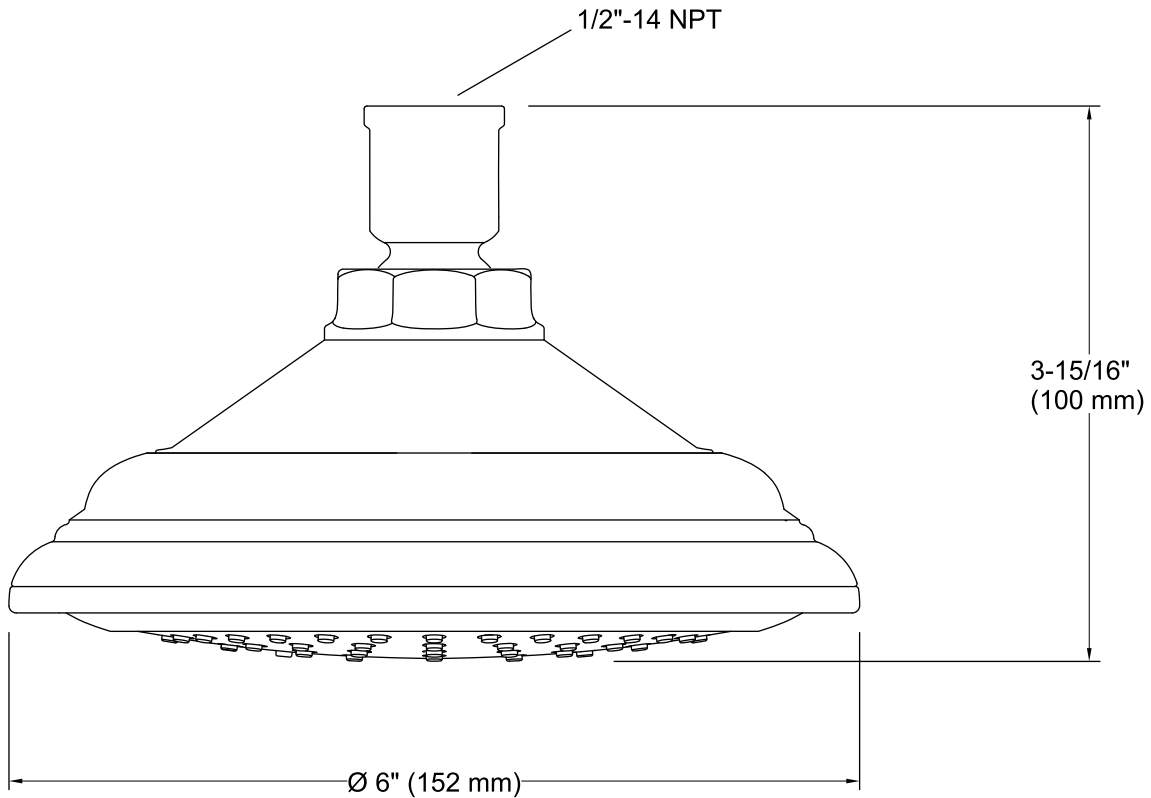

Features

- Single-function showerhead with 66-nozzle 5-1/2" (140 mm) diameter sprayface.
- Katalyst™ Spray Technology with air induction ball joint.
- Optimized sprayface for maximum performance.
- MasterClean™ spray nozzles prohibit mineral buildup for easy cleaning.
- 2.5 gal/min (9.5 l/min) flow rate.

Installation

- 1/2"-14 NPT connection.

Recommended Accessories

K-72775 Shower Arm and Flange

Codes/Standards

ASME A112.18.1/CSA B125.1
DOE - Energy Policy Act 1992

KOHLER® Faucet Lifetime Limited Warranty

See website for detailed warranty information.

Technical Information

All product dimensions are nominal.

Showerhead/Body Spray:

Rated maximum flow: 2.5 gal/min (9.5 l/min)

Notes

Install this product according to the installation guide.