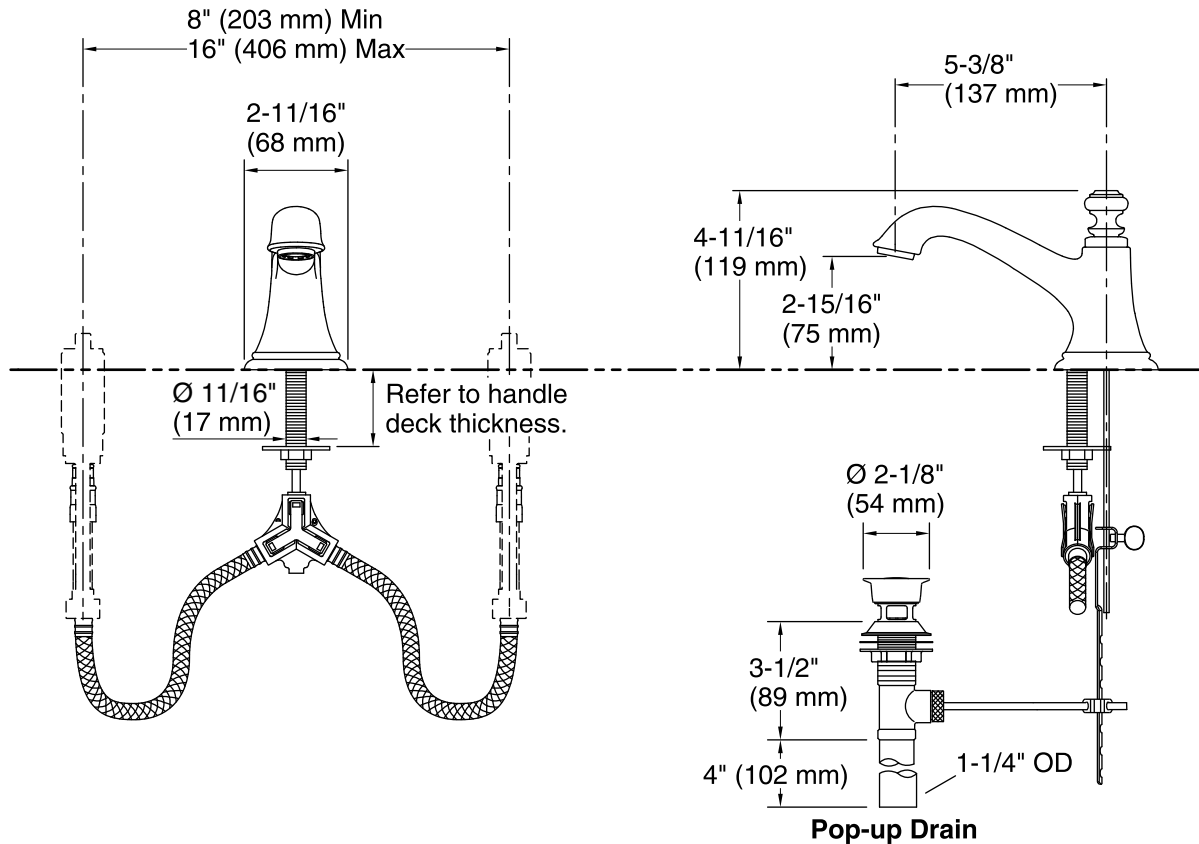

Features

- Metal construction.
- Metal pop-up drain with tailpiece.
- 5-3/8" (137 mm) spout reach.
- 1.2 gal/min (4.5 l/min) maximum flow rate [max at 60 psi (4.14 bar)].

Required Accessories

- K-98068-3 Widespread Bathroom Sink Faucet Handles
- or
- K-98068-3M Widespread Bathroom Sink Faucet Handles
- or
- K-98068-4 Widespread Bathroom Sink Faucet Handles
- or
- K-98068-9M Widespread Bathroom Sink Faucet Handles

Technical Information

All product dimensions are nominal.

Drain included: YES

Spout:

Spout reach: 5-3/8" (137 mm)

Faucet:

Flow rate: 1.2 gal/min (4.5 l/min)

Pressure: 60 psi (4.1 bar)