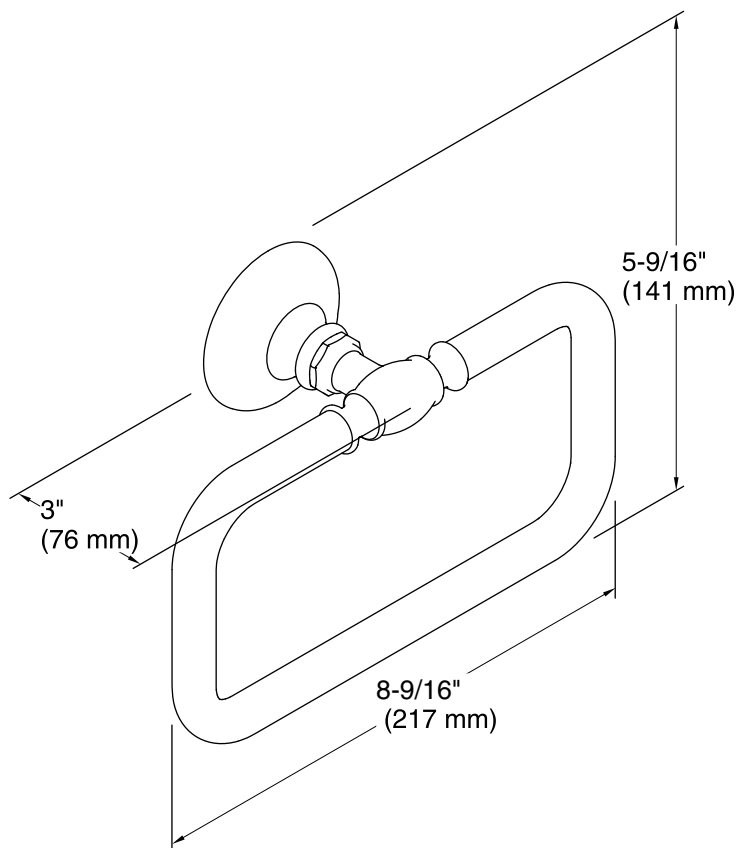

Technical Information

All product dimensions are nominal.

Notes

Install this product according to the installation guide.

CAUTION: Risk of personal injury. Do not install this product in any area where it is likely to be used inadvertently as a grab bar or support bar. This product is not designed or intended for use as a grab bar or support bar.